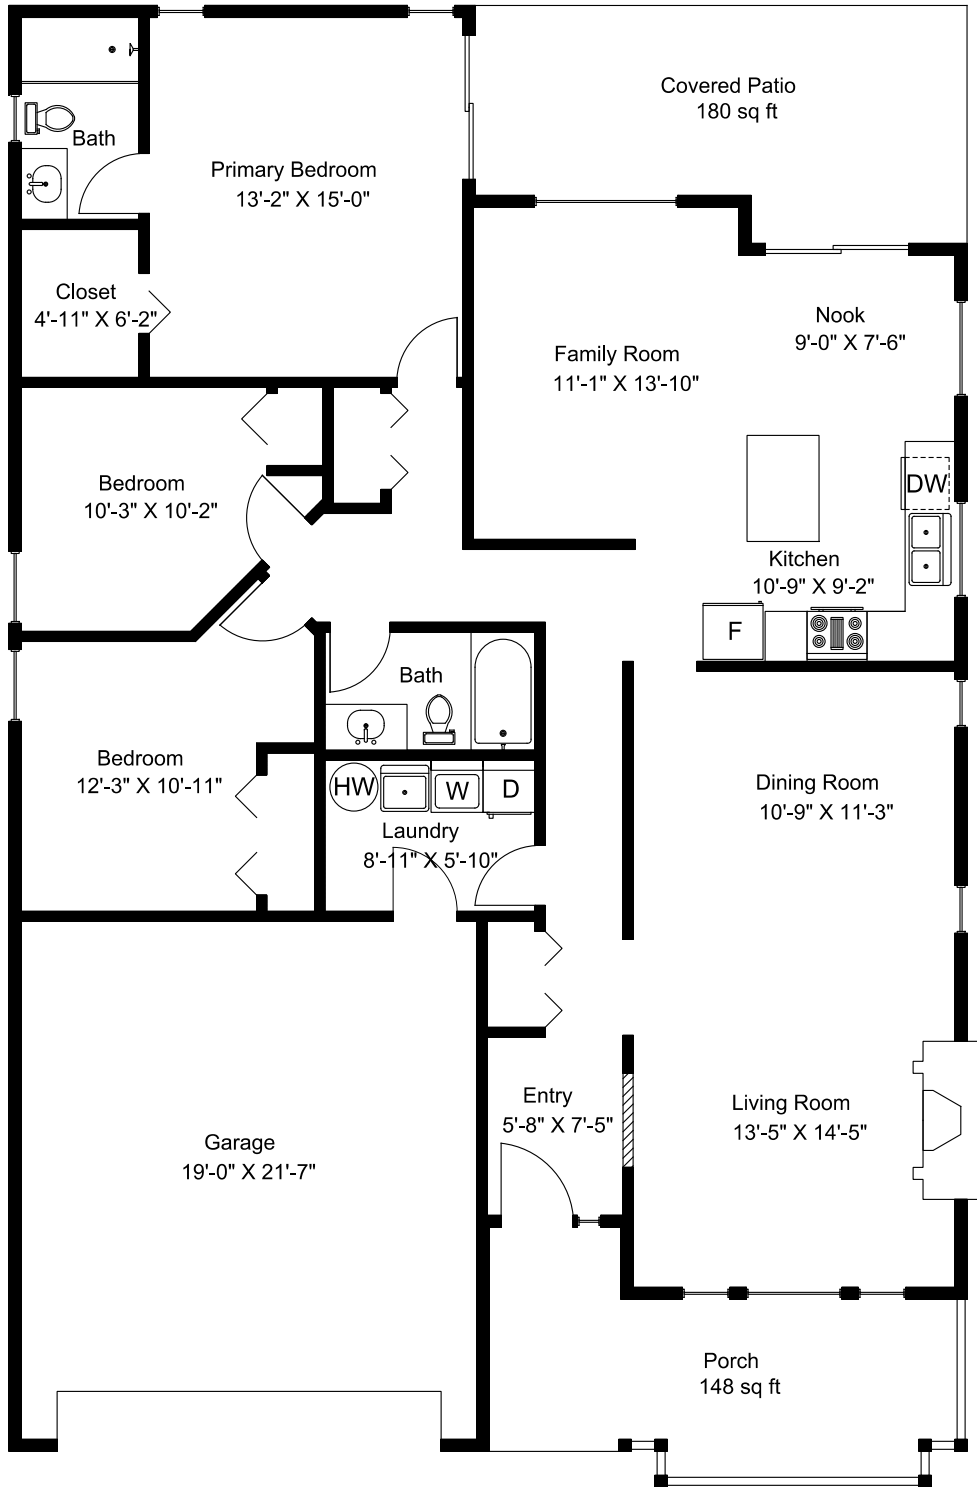

# 69 Bridgewater Lane

**Main Floor = 1652 sq ft**  
**Garage = 436 sq ft**  
**Patio&Porch = 328 sq ft**

Dimensions as shown are approximate and should be verified

Prepared for the Exclusive use of  
Susan Forrest  
Royal LePage - Parkville  
as measured on June 8, 2026