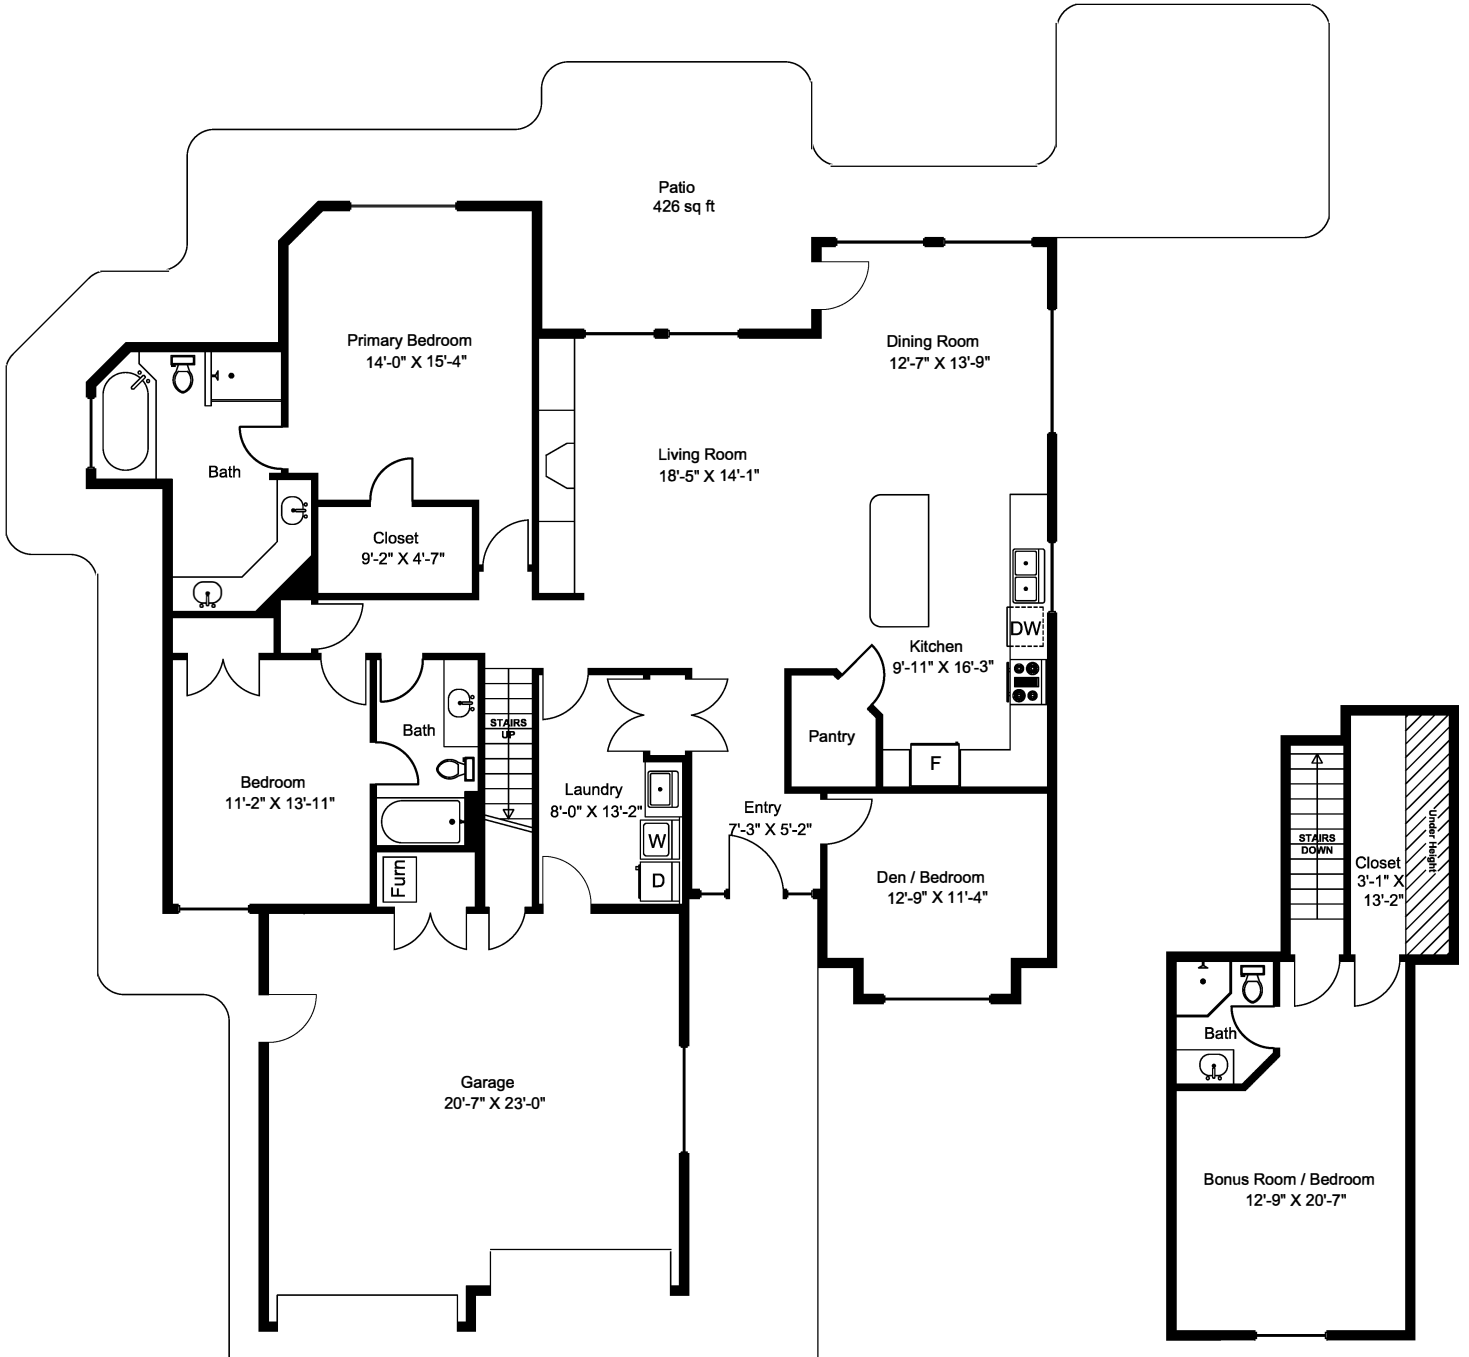

950 Rockland Place

Upper Floor

Main Floor = 1946 sq ft
Upper Floor = 448 sq ft
Total Area = 2394 sq ft
Garage = 562 sq ft
Patio = 428 sq ft

Dimensions as shown are approximate and should be verified

Prepared for the Exclusive use of
 Susan Forrest
 Royal LePage - Parkville
 from previous plans May 28, 2026