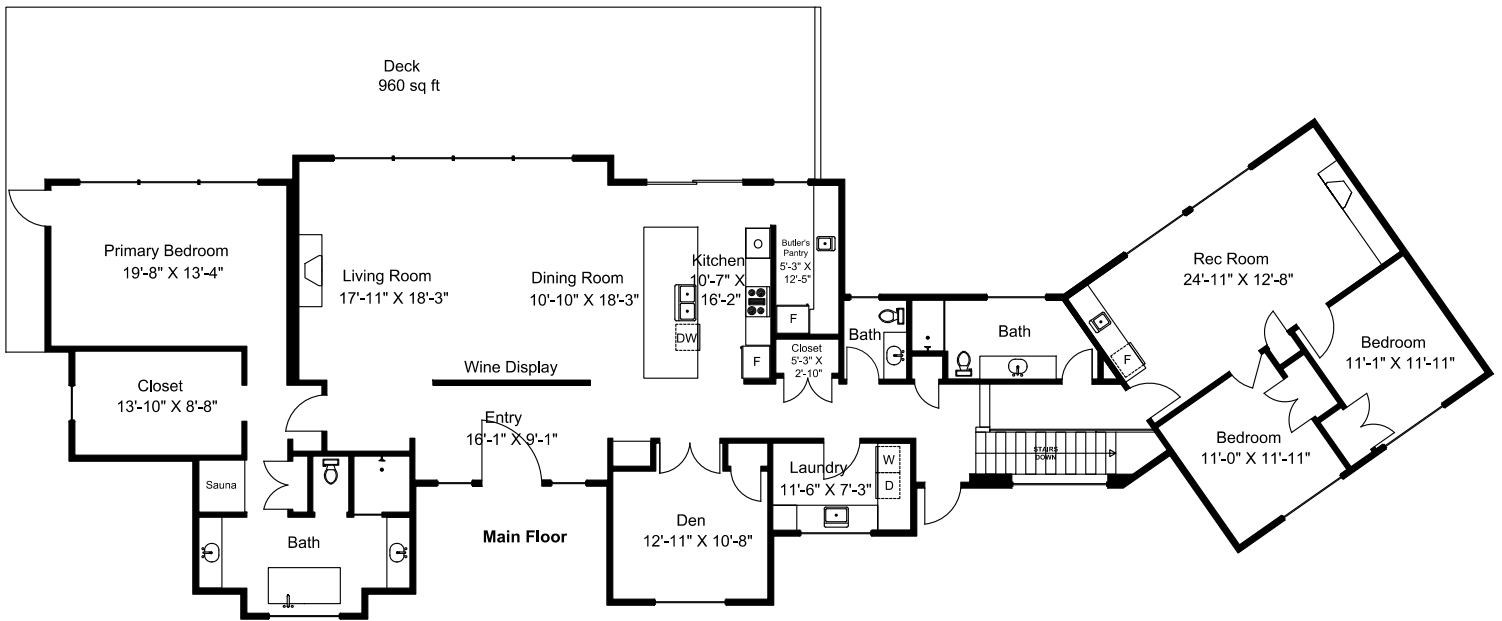

7545 Copley Ridge Drive

Main Floor = 3136 sq ft
Lower Floor = 260 sq ft
Total Area = 3396 sq ft
Garage = 624 sq ft
Deck = 960 sq ft

Dimensions as shown are approximate and should be verified

Prepared for the Exclusive use of
Susan Forrest
Royal LePage - Parkville
as measured on May 27, 2026