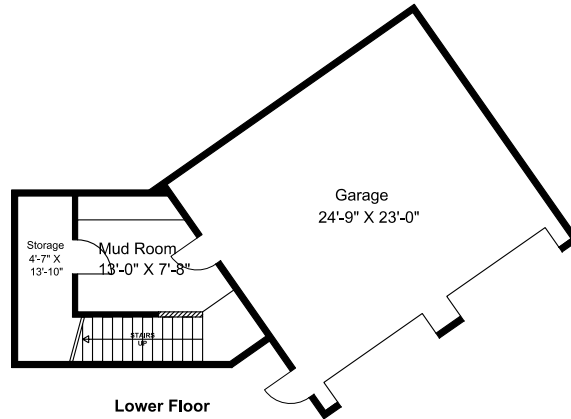

7545 Copley Ridge Drive

Main Floor = 3136 sq ft
Lower Floor = 260 sq ft
Total Area = 3396 sq ft
Garage = 624 sq ft
Deck = 960 sq ft

Dimensions as shown are approximate and should be verified

Prepared for the Exclusive use of
Susan Forrest
Royal LePage - Parkville
as measured on May 27, 2026