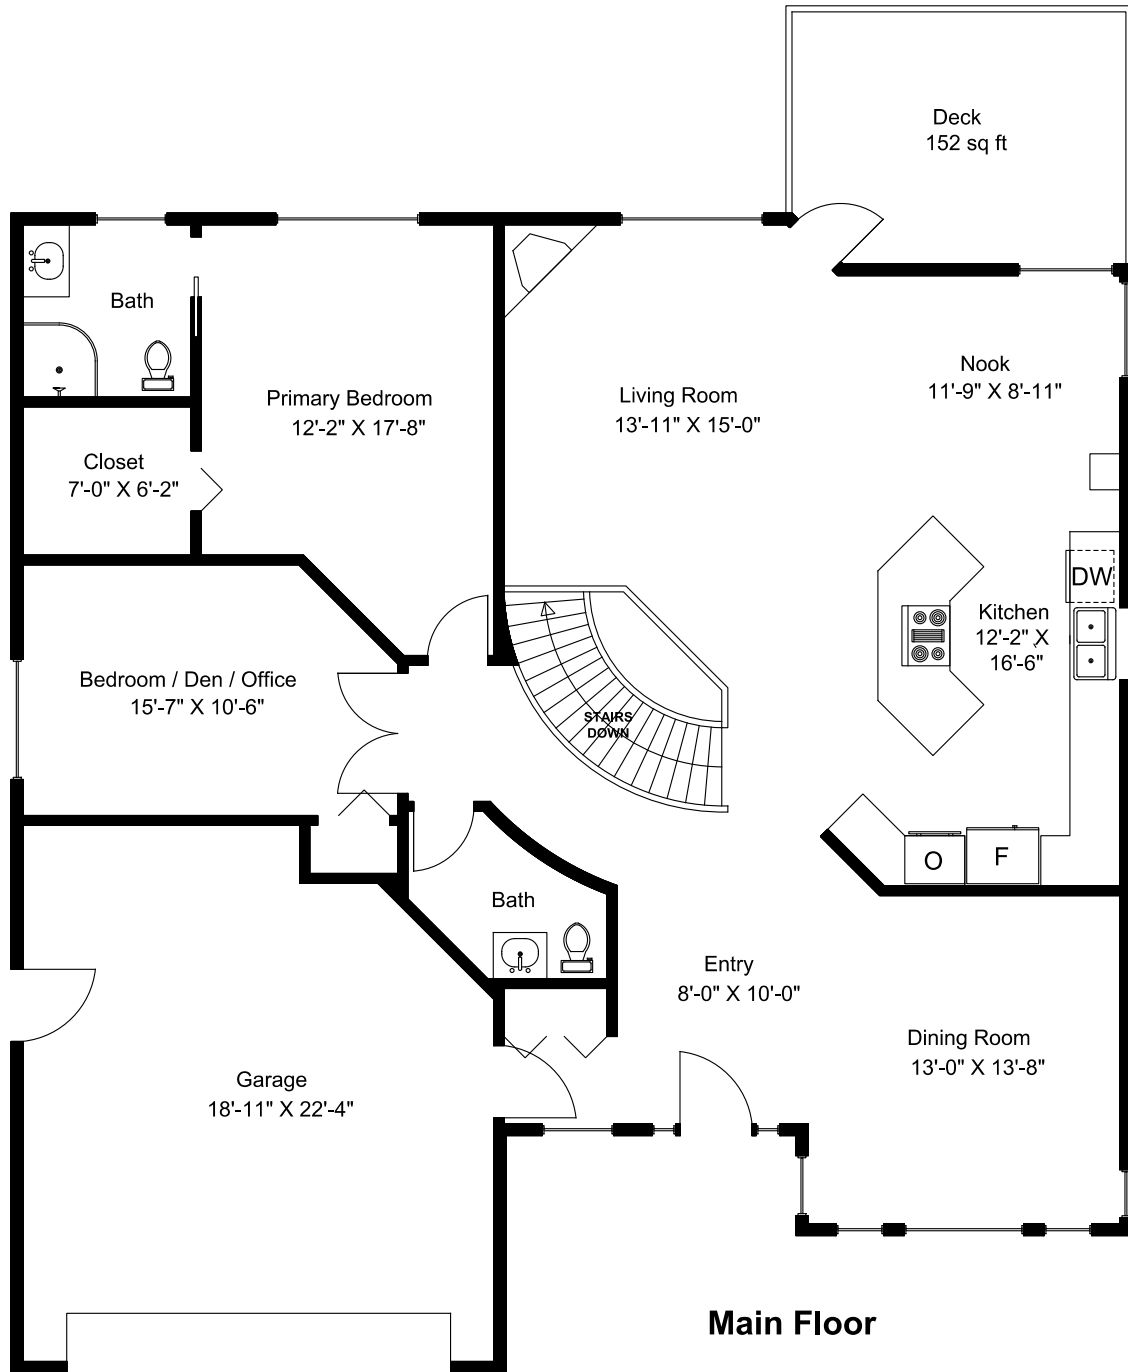

1608 Marina Way

Main Floor = 1598 sq ft
Lower Floor = 1484 sq ft
Total Area = 3082 sq ft
Garage = 434 sq ft
Deck = 152 sq ft

Dimensions as shown are approximate and should be verified

Prepared for the Exclusive use of
Susan Forrest
Royal LePage - Parkville
as measured on May 25, 2026

1608 Marina Way