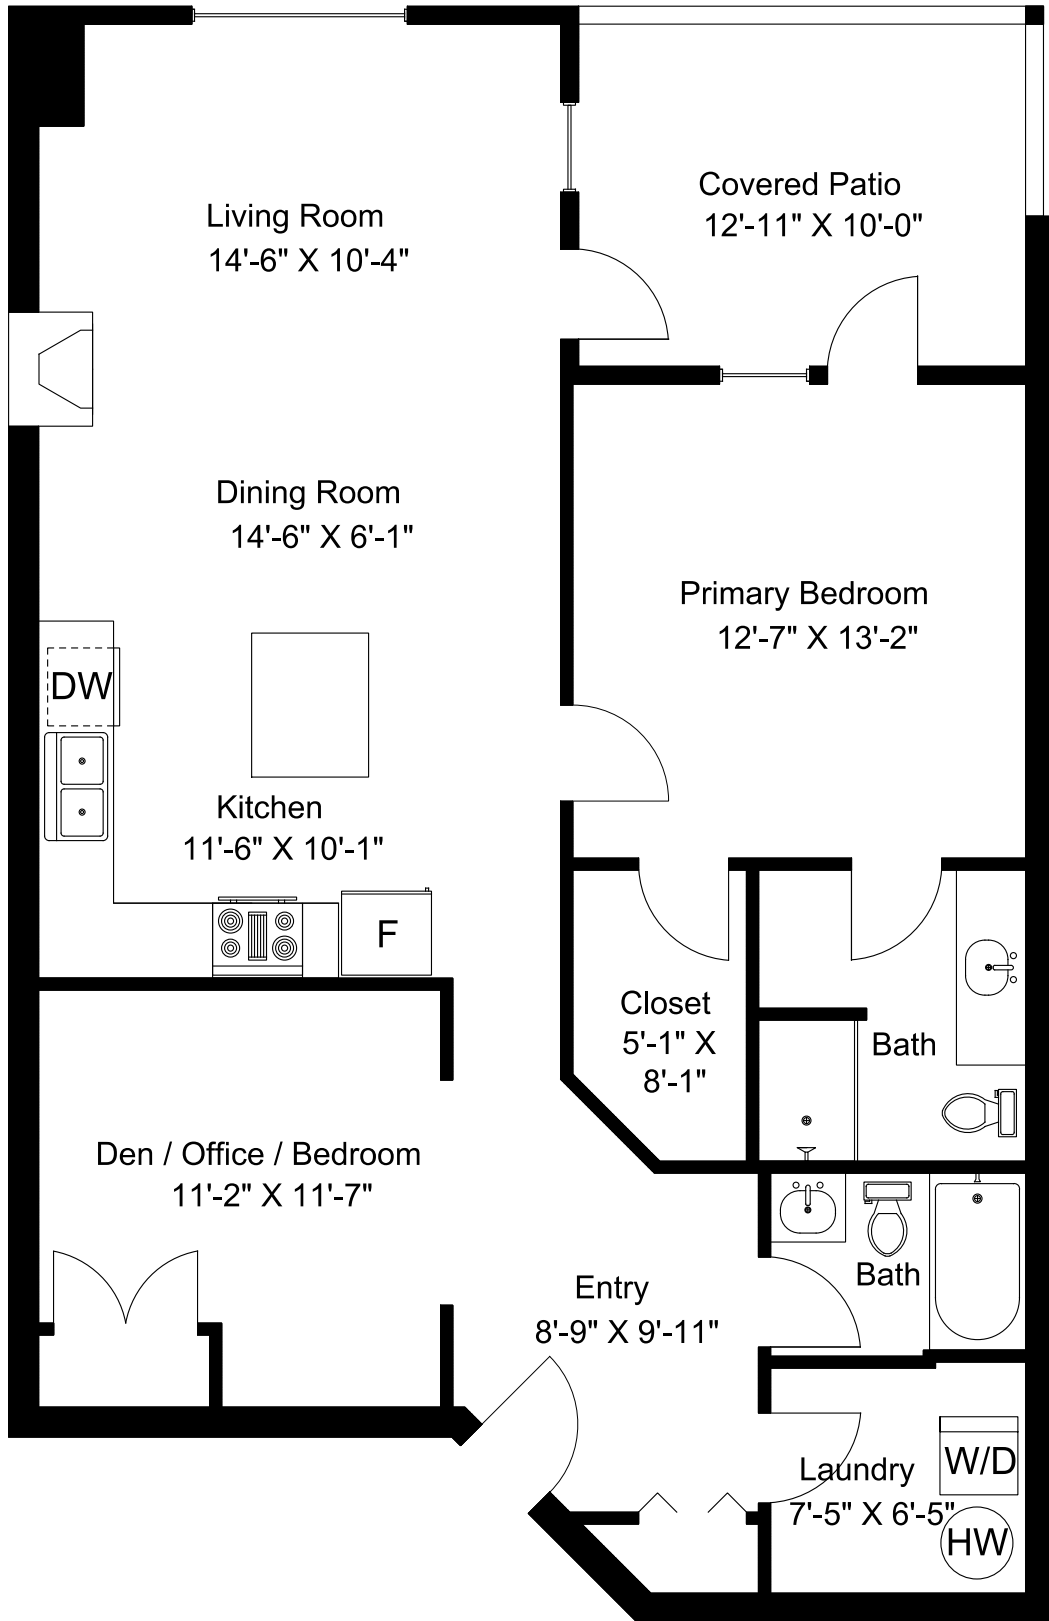

# 101 - 193 W 2nd Avenue

Main Floor = 1074 sq ft  
Patio = 127 sq ft

Dimensions as shown are approximate and should be verified

Prepared for the Exclusive use of  
Susan Forrest  
Royal LePage - Parkville  
from previous plans May 24, 2026