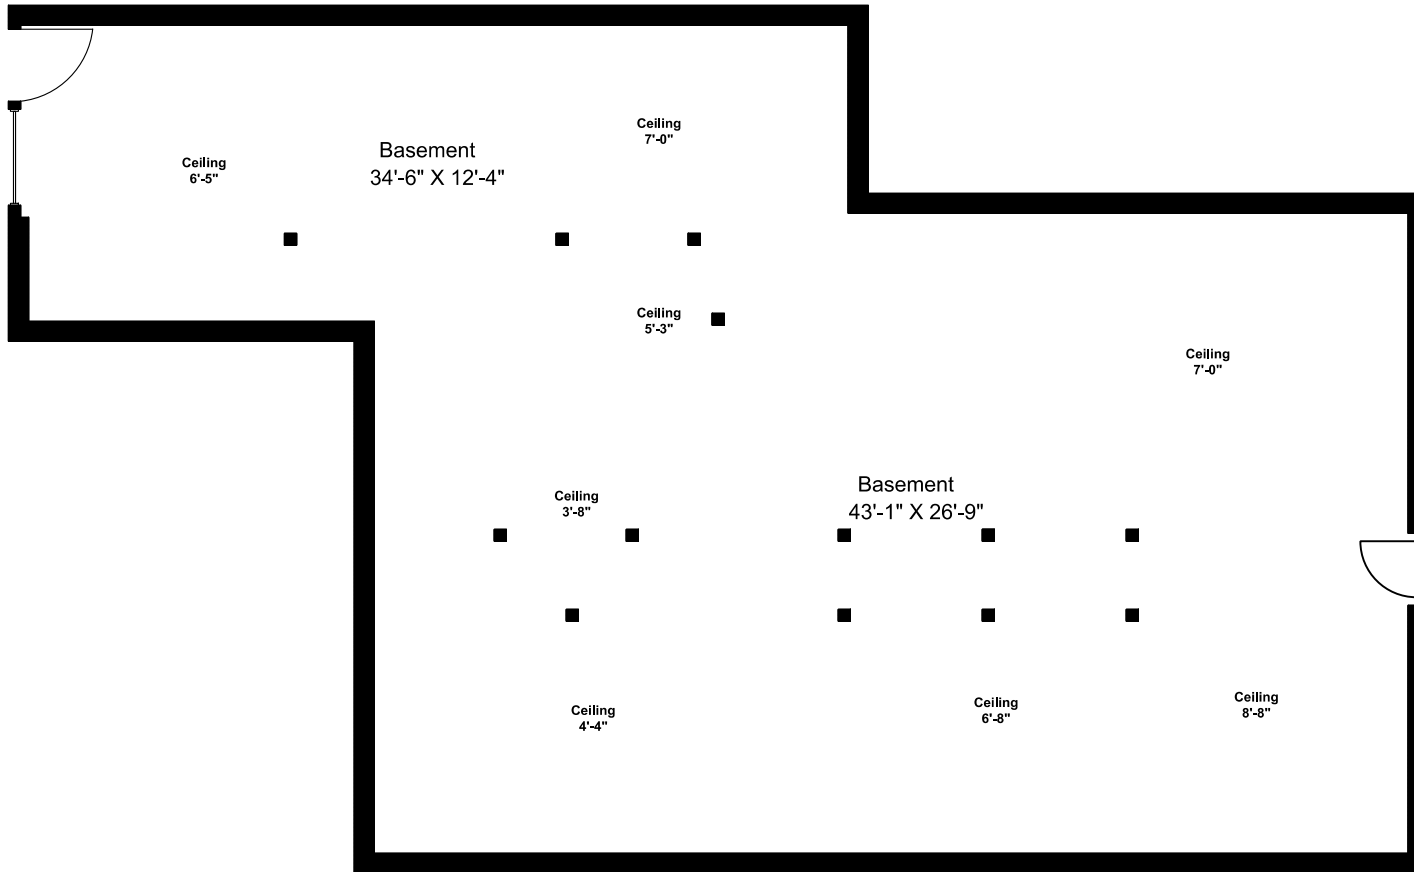

2399 Chain Way

Main Floor = 1982 sq ft
Basement = 1654 sq ft
Deck&Porch = 334 sq ft
Sheds = 154 sq ft
Gazebo = 136 sq ft

Dimensions as shown are approximate and should be verified

Prepared for the Exclusive use of
Susan Forrest
Royal LePage - Parkville
as measured on May 4, 2026

2399 Chain Way

Basement
Various Ceiling
Heights