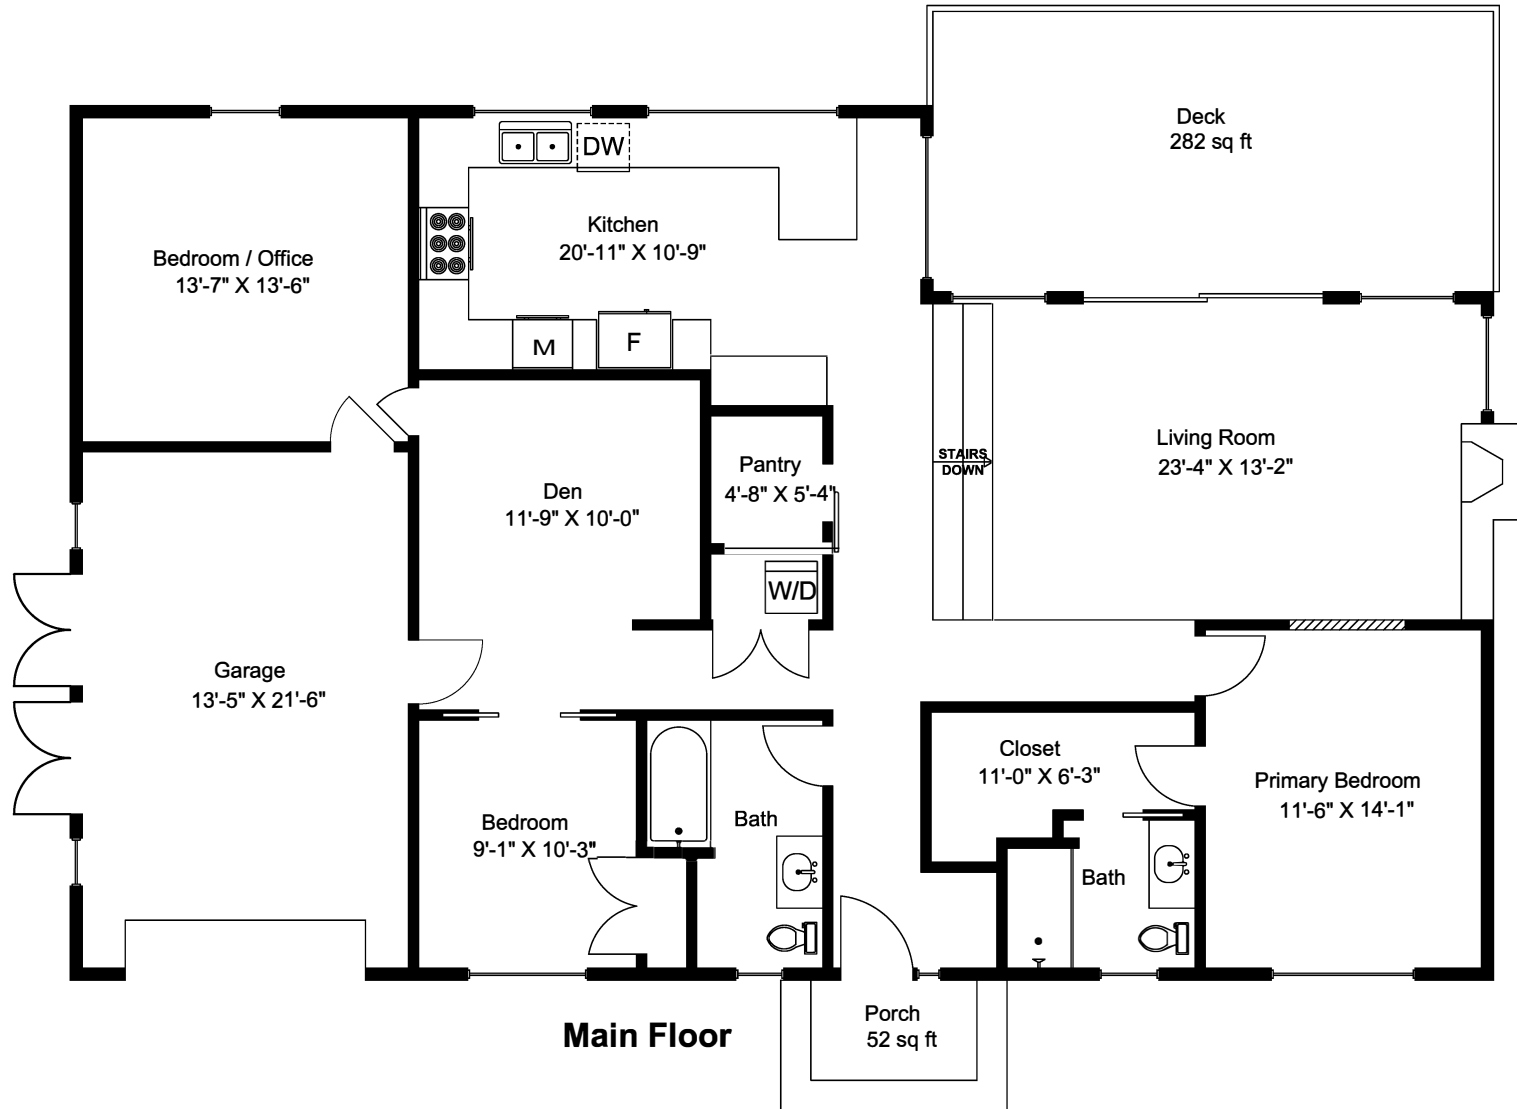

2399 Chain Way

Main Floor = 1982 sq ft
Basement = 1654 sq ft
Deck&Porch = 334 sq ft
Sheds = 154 sq ft
Gazebo = 136 sq ft

Dimensions as shown are approximate and should be verified

Prepared for the Exclusive use of
Susan Forrest
Royal LePage - Parkville
as measured on May 4, 2026

2399 Chain Way

Basement
Various Ceiling
Heights