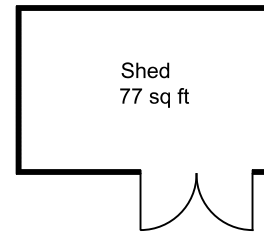

2399 Chain Way

Basement
Various Ceiling
Heights