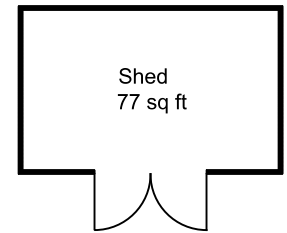

2399 Chain Way

Basement
Various Ceiling
Heights