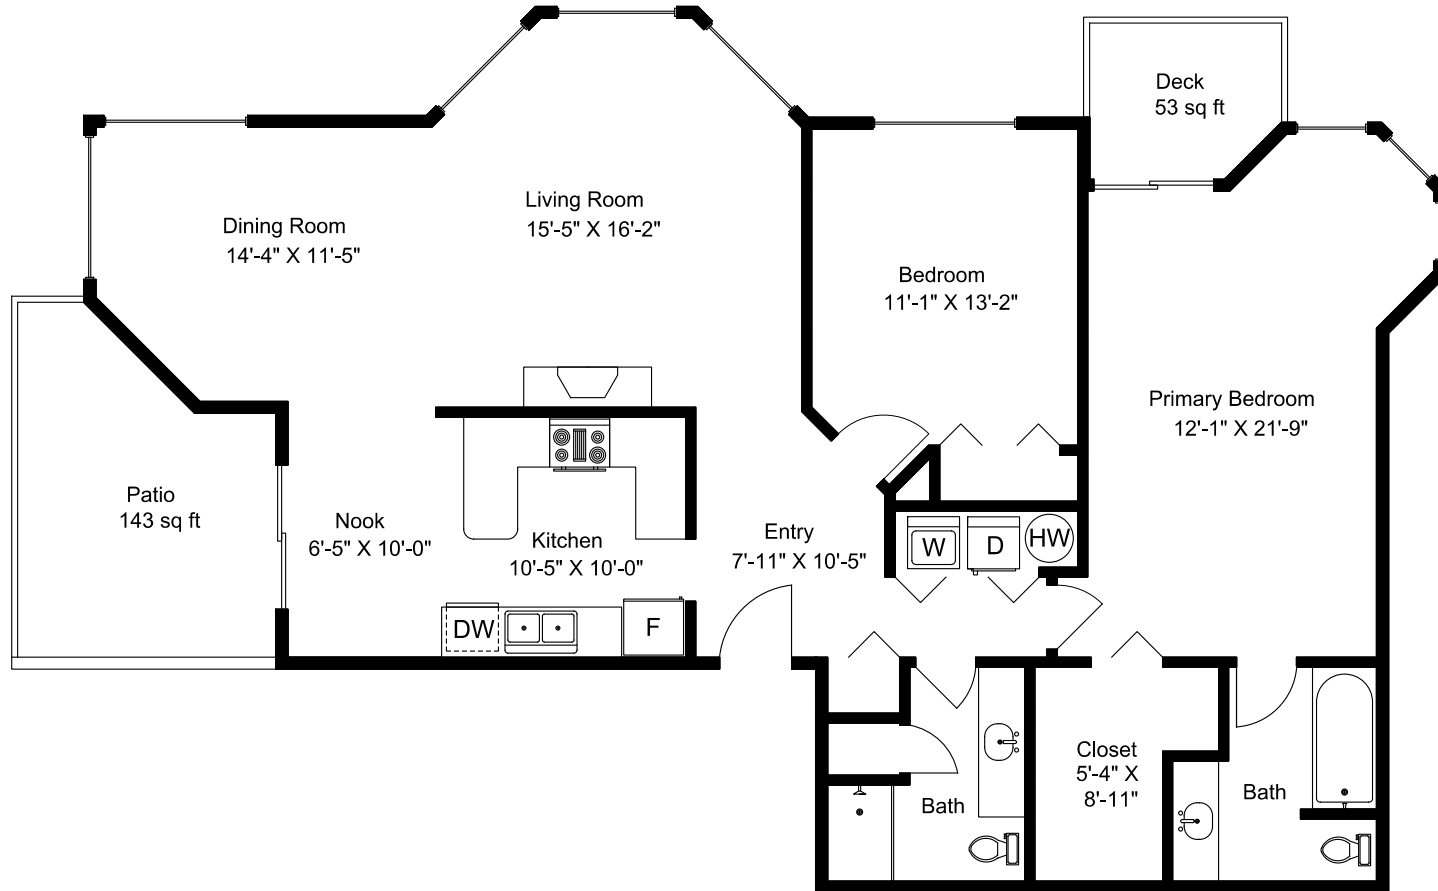

#101 - 134 Fifth Avenue

Main Floor = 1426 sq ft
Deck&Patio = 196 sq ft

Dimensions as shown are approximate and should be verified

Prepared for the Exclusive use of
Susan Forrest
Royal LePage - Parkville
as measured on May 7, 2026