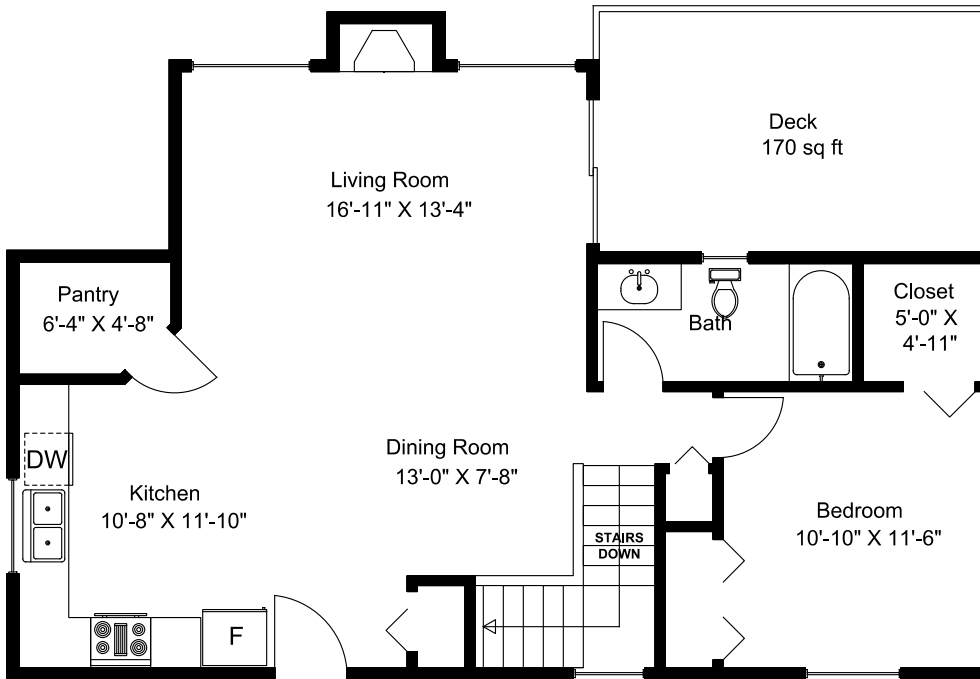

1758 Martini Way

Lower Floor

Main Floor

Main Floor = 888 sq ft
Lower Floor = 888 sq ft
Total Area = 1776 sq ft
Deck/Porch/Patio = 380 sq ft

Dimensions as shown are approximate and should be verified

Prepared for the Exclusive use of
Susan Forrest
Royal LePage - Parkville
as measured on April 23, 2026