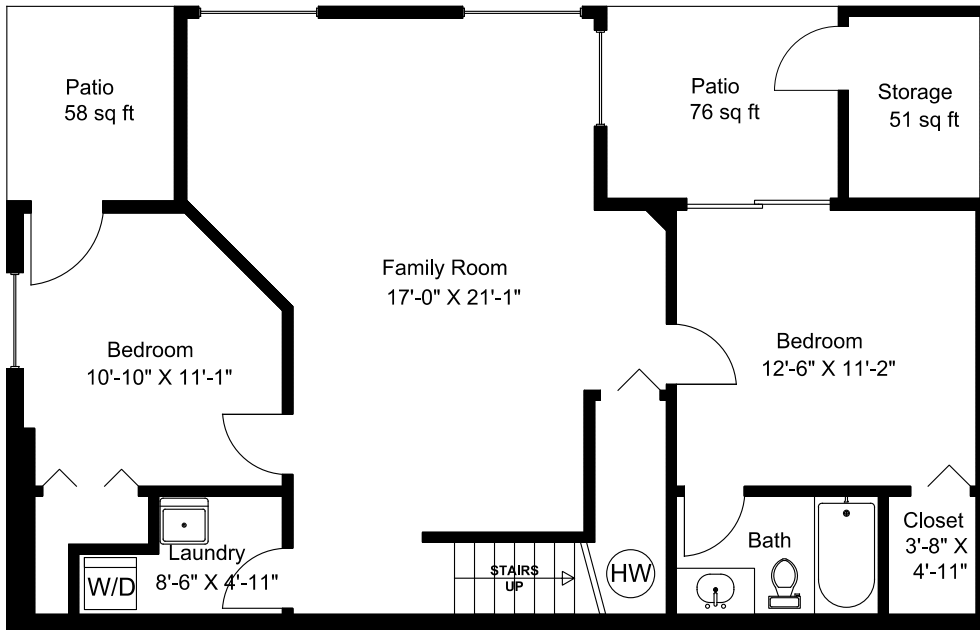

1758 Martini Way

Lower Floor

Main Floor

Main Floor = 888 sq ft
Lower Floor = 888 sq ft
Total Area = 1776 sq ft
Deck/Porch/Patio = 380 sq ft

Dimensions as shown are approximate and should be verified

Prepared for the Exclusive use of
Susan Forrest
Royal LePage - Parkville
as measured on April 23, 2026