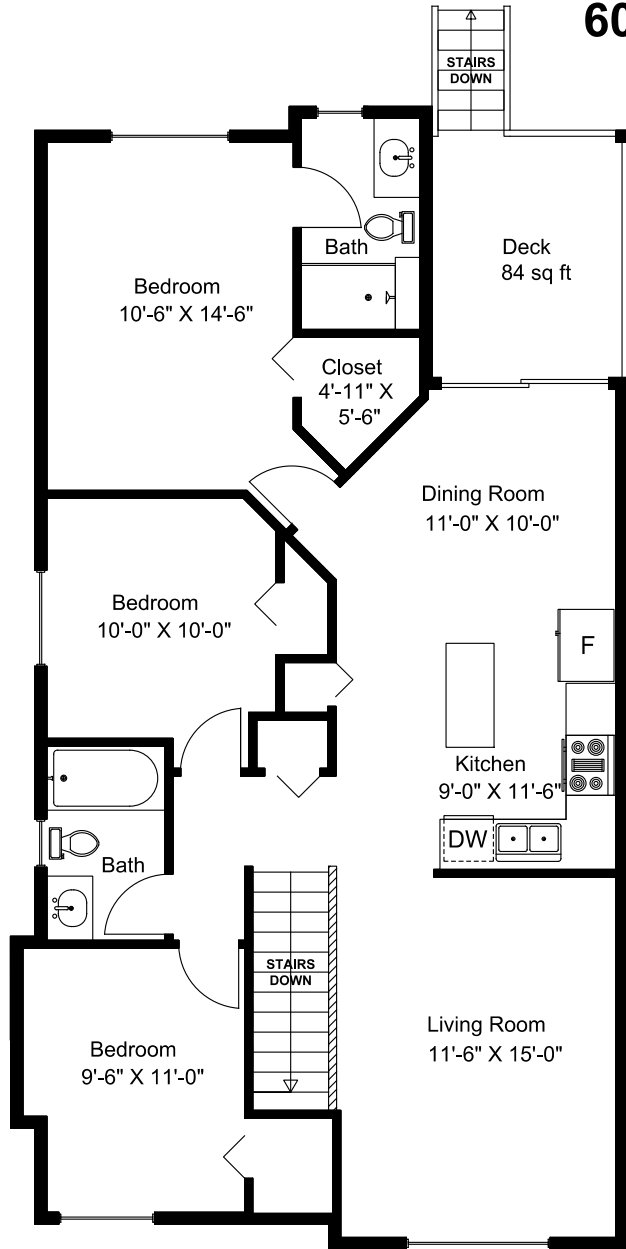

6085 Clayburn Place

Main Floor

Lower Floor

Main Floor = 1068 sq ft
Lower Floor = 795 sq ft
Total Area = 1863 sq ft
Garage = 246 sq ft
Deck&Patio = 162 sq ft

Dimensions as shown are approximate and should be verified