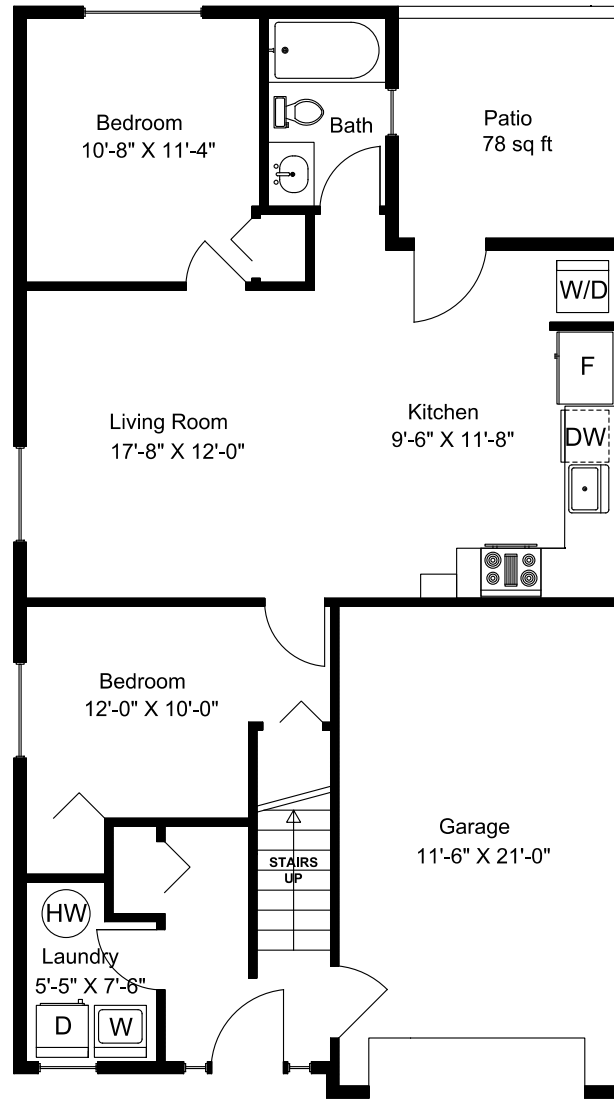

6085 Clayburn Place

Main Floor

Lower Floor

Main Floor = 1068 sq ft
Lower Floor = 795 sq ft
Total Area = 1863 sq ft
Garage = 246 sq ft
Deck&Patio = 162 sq ft

Dimensions as shown are approximate and should be verified