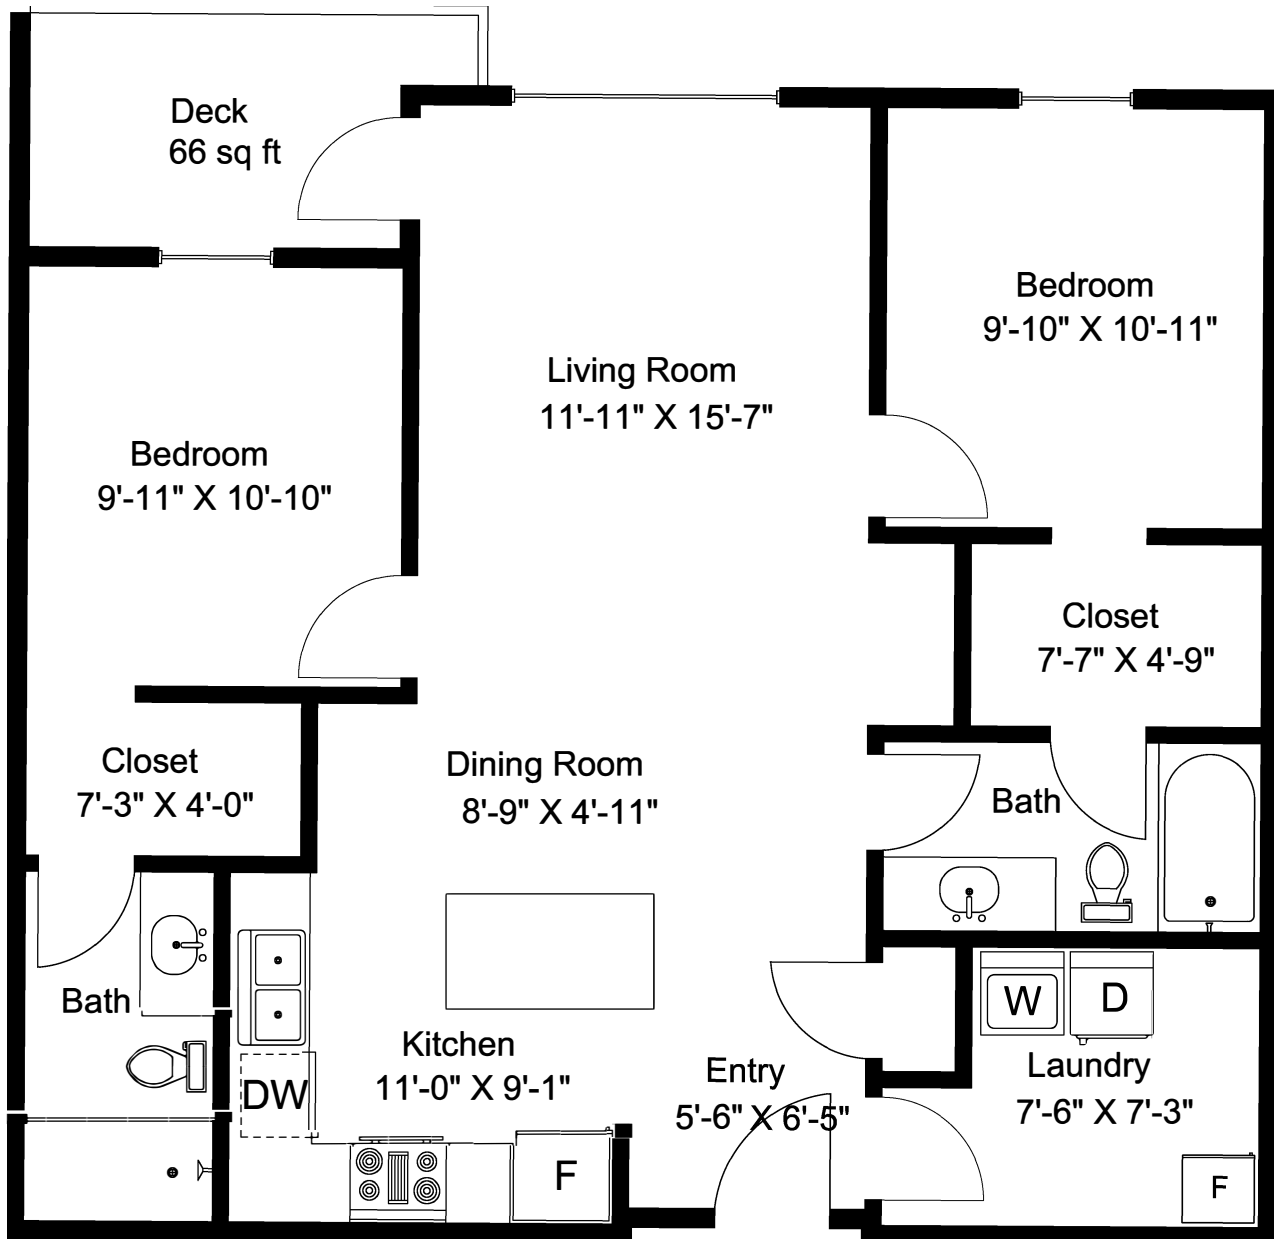

#305 - 120 Jensen Avenue

Main Floor = 952 sq ft
Deck = 66 sq ft

Dimensions as shown are approximate and should be verified

Prepared for the Exclusive use of
Susan Forrest
Royal LePage - Parkville
as measured on April 22, 2026