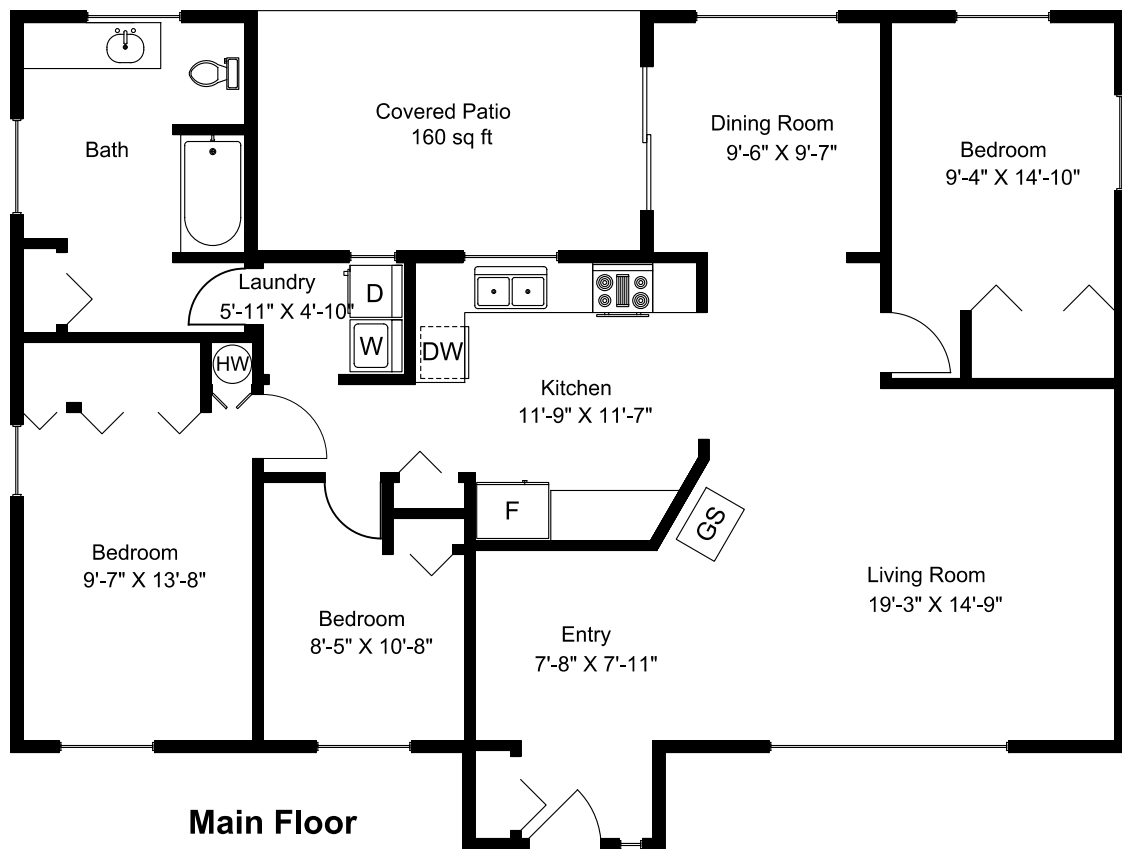

1599 Arbutus Drive

Shed

Main Floor

Main Floor = 1312 sq ft
Patio = 160 sq ft
Shop = 1142 sq ft
Shed = 174 sq ft

Shop

Dimensions as shown are approximate and should be verified

Prepared for the Exclusive use of
 Susan Forrest
 Royal LePage - Parksville
 as measured on April 20, 2026