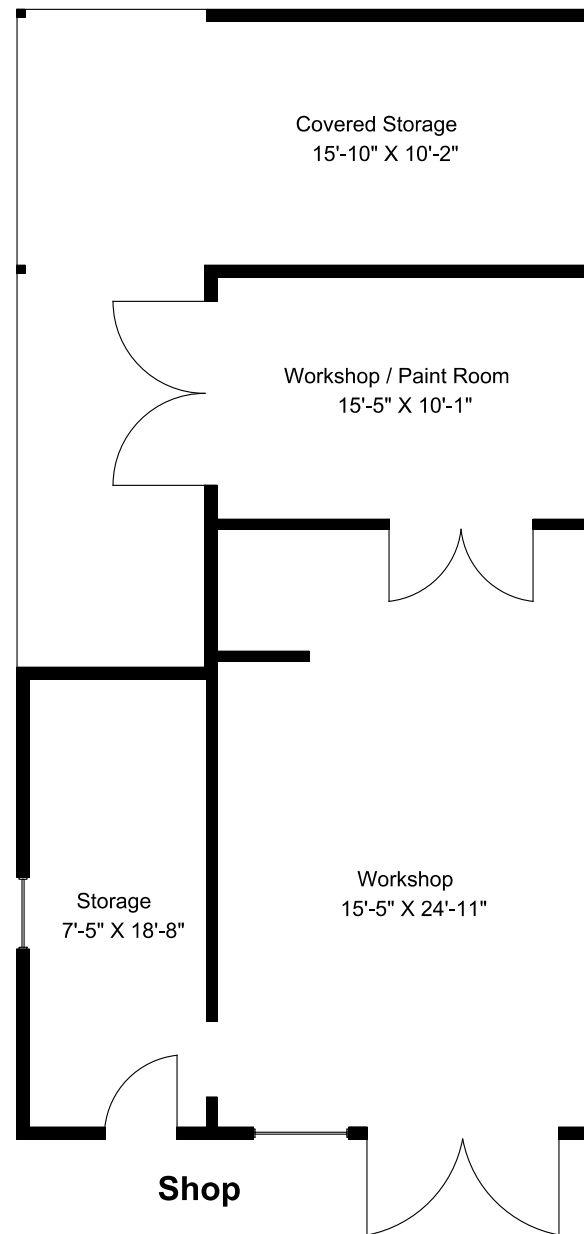

1599 Arbutus Drive

Shed

Main Floor

Main Floor = 1312 sq ft
Patio = 160 sq ft
Shop = 1142 sq ft
Shed = 174 sq ft

Shop

Dimensions as shown are approximate and should be verified

Prepared for the Exclusive use of
 Susan Forrest
 Royal LePage - Parksville
 as measured on April 20, 2026