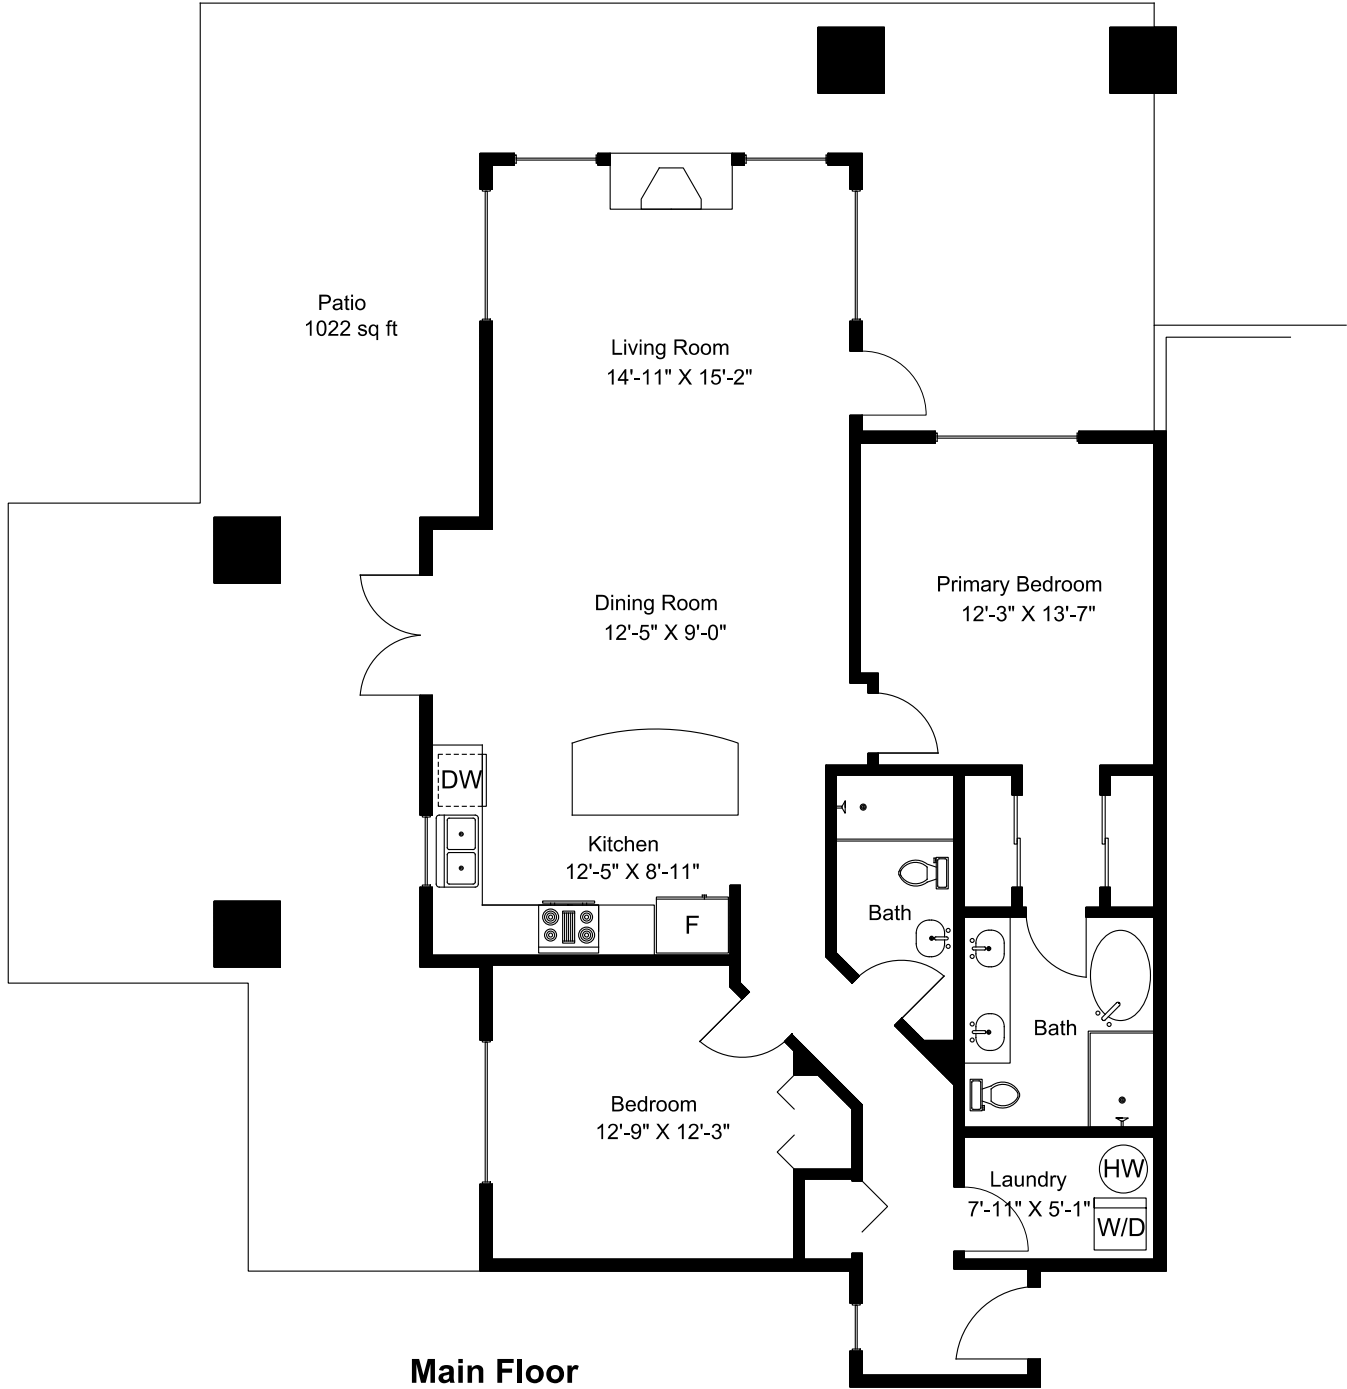

#101 - 1325 Cape Cod Drive

Main Floor = 1270 sq ft
Patio = 1022 sq ft

Dimensions as shown are approximate and should be verified

Prepared for the Exclusive use of
Susan Forrest
Royal LePage - Parkville
as measured on April 10, 2026