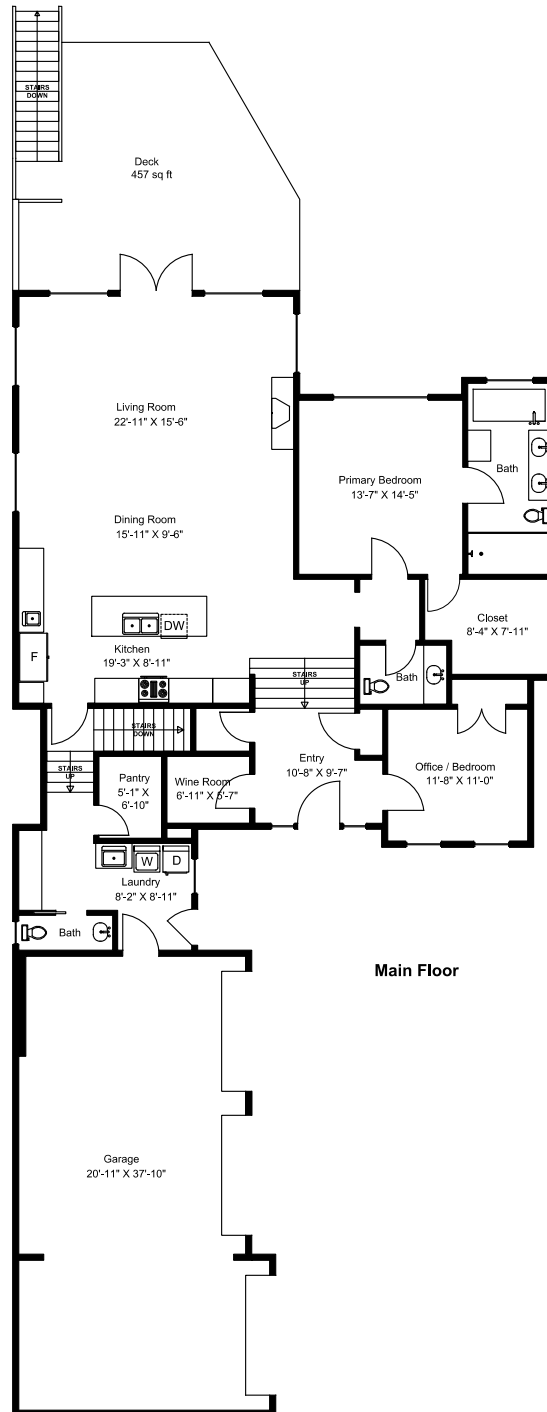

# 1381 Marina Way

Main Floor

Main Floor = 1992 sq ft  
Lower Floor = 1204 sq ft  
Total Area = 3196 sq ft  
Garage = 800 sq ft  
Decks = 2655 sq ft

Dimensions as shown are approximate and should be verified

Prepared for the Exclusive use of  
Susan Forrest  
Royal LePage - Parkville  
as measured on March 31, 2026