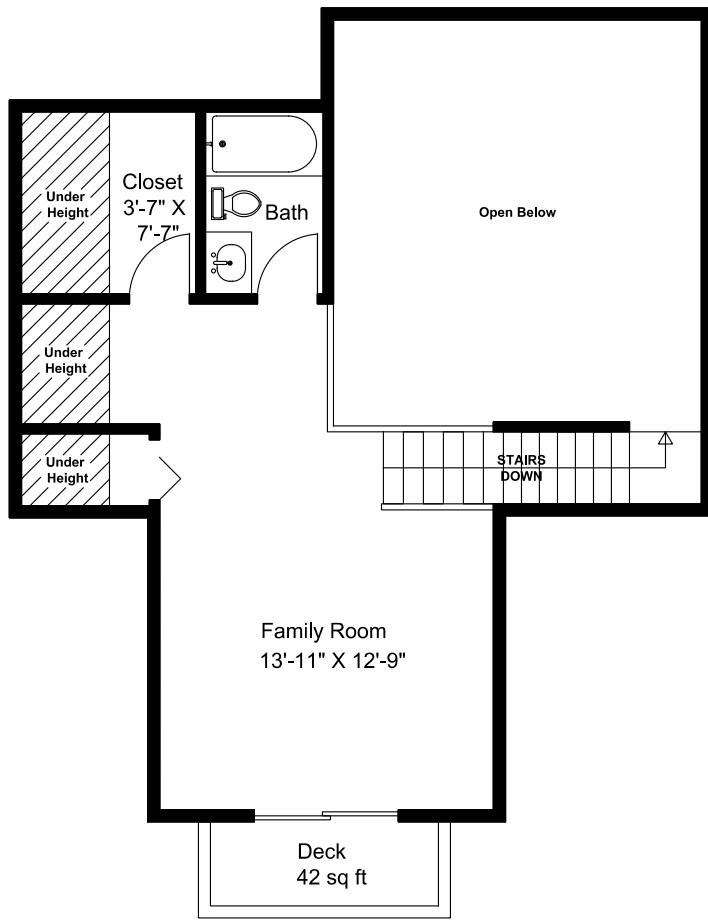

1727 Miama Court

Main Floor = 1057 sq ft
Upper Floor = 428 sq ft
Total Area = 1485 sq ft
Decks&Patio = 863 sq ft
Shop = 239 sq ft
Shed = 65 sq ft

Dimensions as shown are approximate and should be verified

Prepared for the Exclusive use of
 Susan Forrest
 Royal LePage - Parksville
 as measured on April 6, 2026

1727 Miama Court

Upper Floor