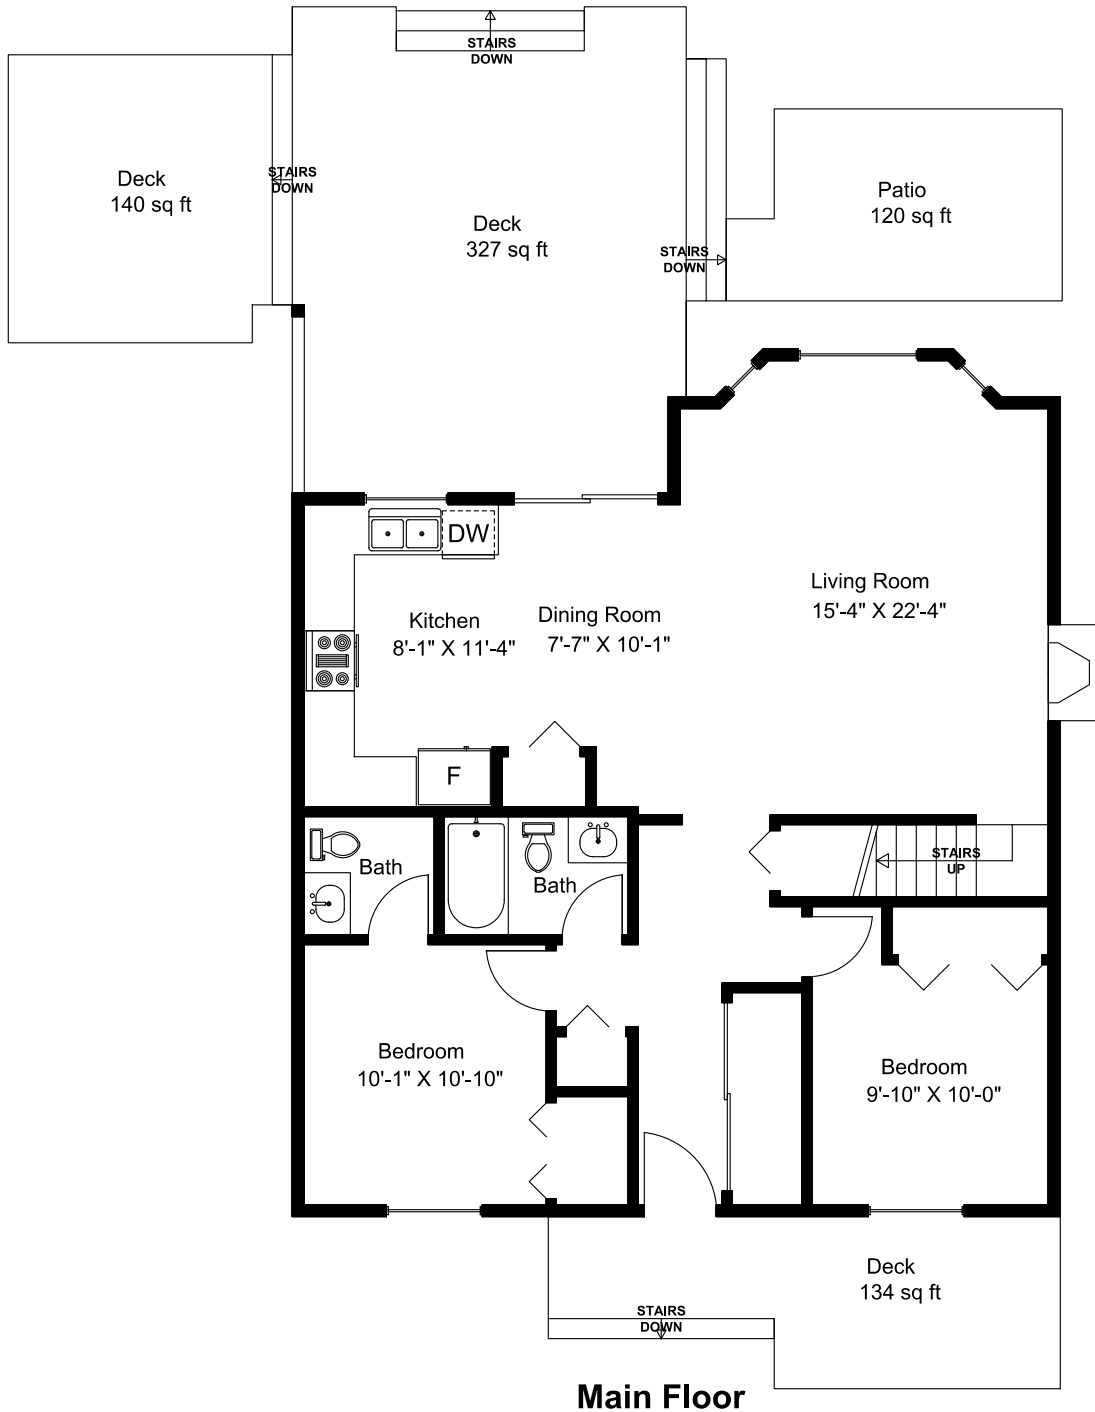

1727 Miama Court

Main Floor = 1057 sq ft
Upper Floor = 428 sq ft
Total Area = 1485 sq ft
Decks&Patio = 863 sq ft
Shop = 239 sq ft
Shed = 65 sq ft

Dimensions as shown are approximate and should be verified

Prepared for the Exclusive use of
 Susan Forrest
 Royal LePage - Parksville
 as measured on April 6, 2026

1727 Miama Court

Upper Floor