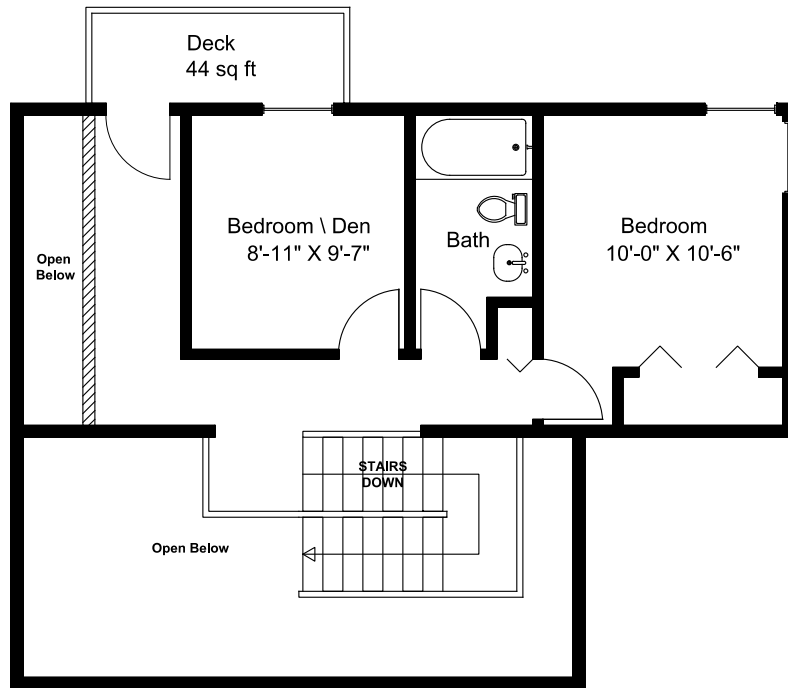

576 Dalmatian Drive

Main Floor

Main Floor = 1694 sq ft

Upper Floor = 488 sq ft

Total Area = 2182 sq ft

Garage = 460 sq ft

Decks = 220 sq ft

Dimensions as shown are approximate and should be verified

Prepared for the Exclusive use of
Susan Forrest
Royal LePage - Parkville
as measured on February 27, 2026

576 Dalmatian Drive

Upper Floor