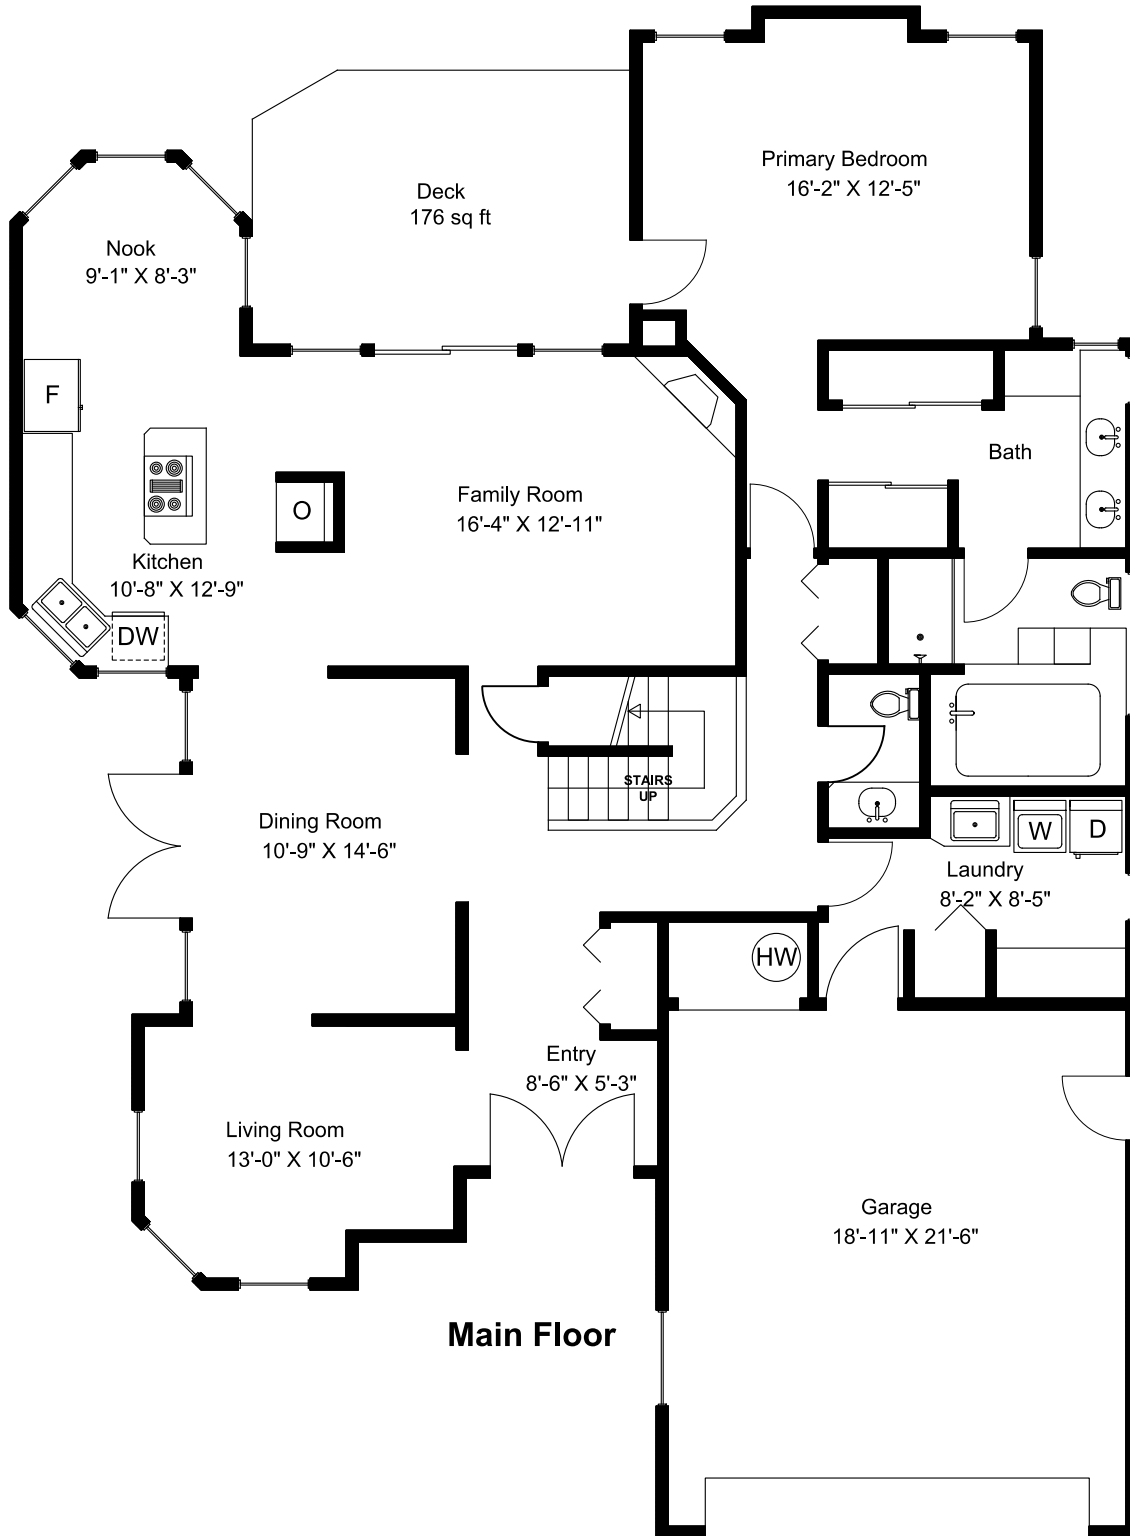

576 Dalmatian Drive

Main Floor

Main Floor = 1694 sq ft

Upper Floor = 488 sq ft

Total Area = 2182 sq ft

Garage = 460 sq ft

Decks = 220 sq ft

Dimensions as shown are approximate and should be verified

Prepared for the Exclusive use of
Susan Forrest
Royal LePage - Parkville
as measured on February 27, 2026

576 Dalmatian Drive

Upper Floor