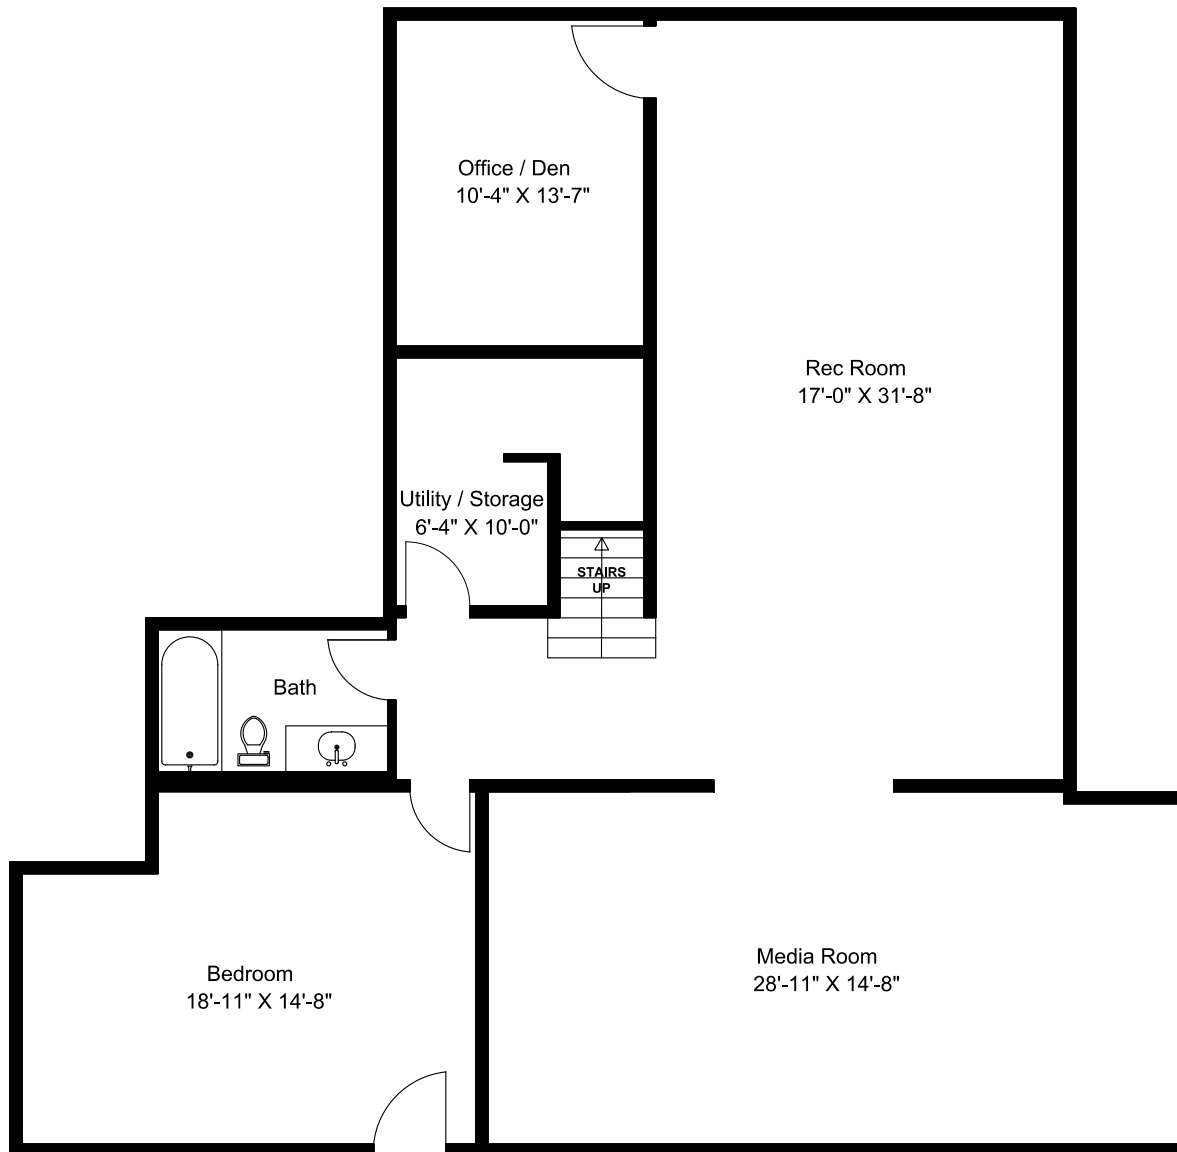

## Main Floor

**Main Floor = 1932 sq ft**  
**Lower Floor = 1787 sq ft**  
**Upper Floor = 816 sq ft**  
**Total Area = 4535 sq ft**  
**Garage = 692 sq ft**  
**Patio&Porch = 1024 sq ft**

Dimensions as shown are approximate and should be verified

## Lower Floor

# 1248 Station Road

**Upper Floor**