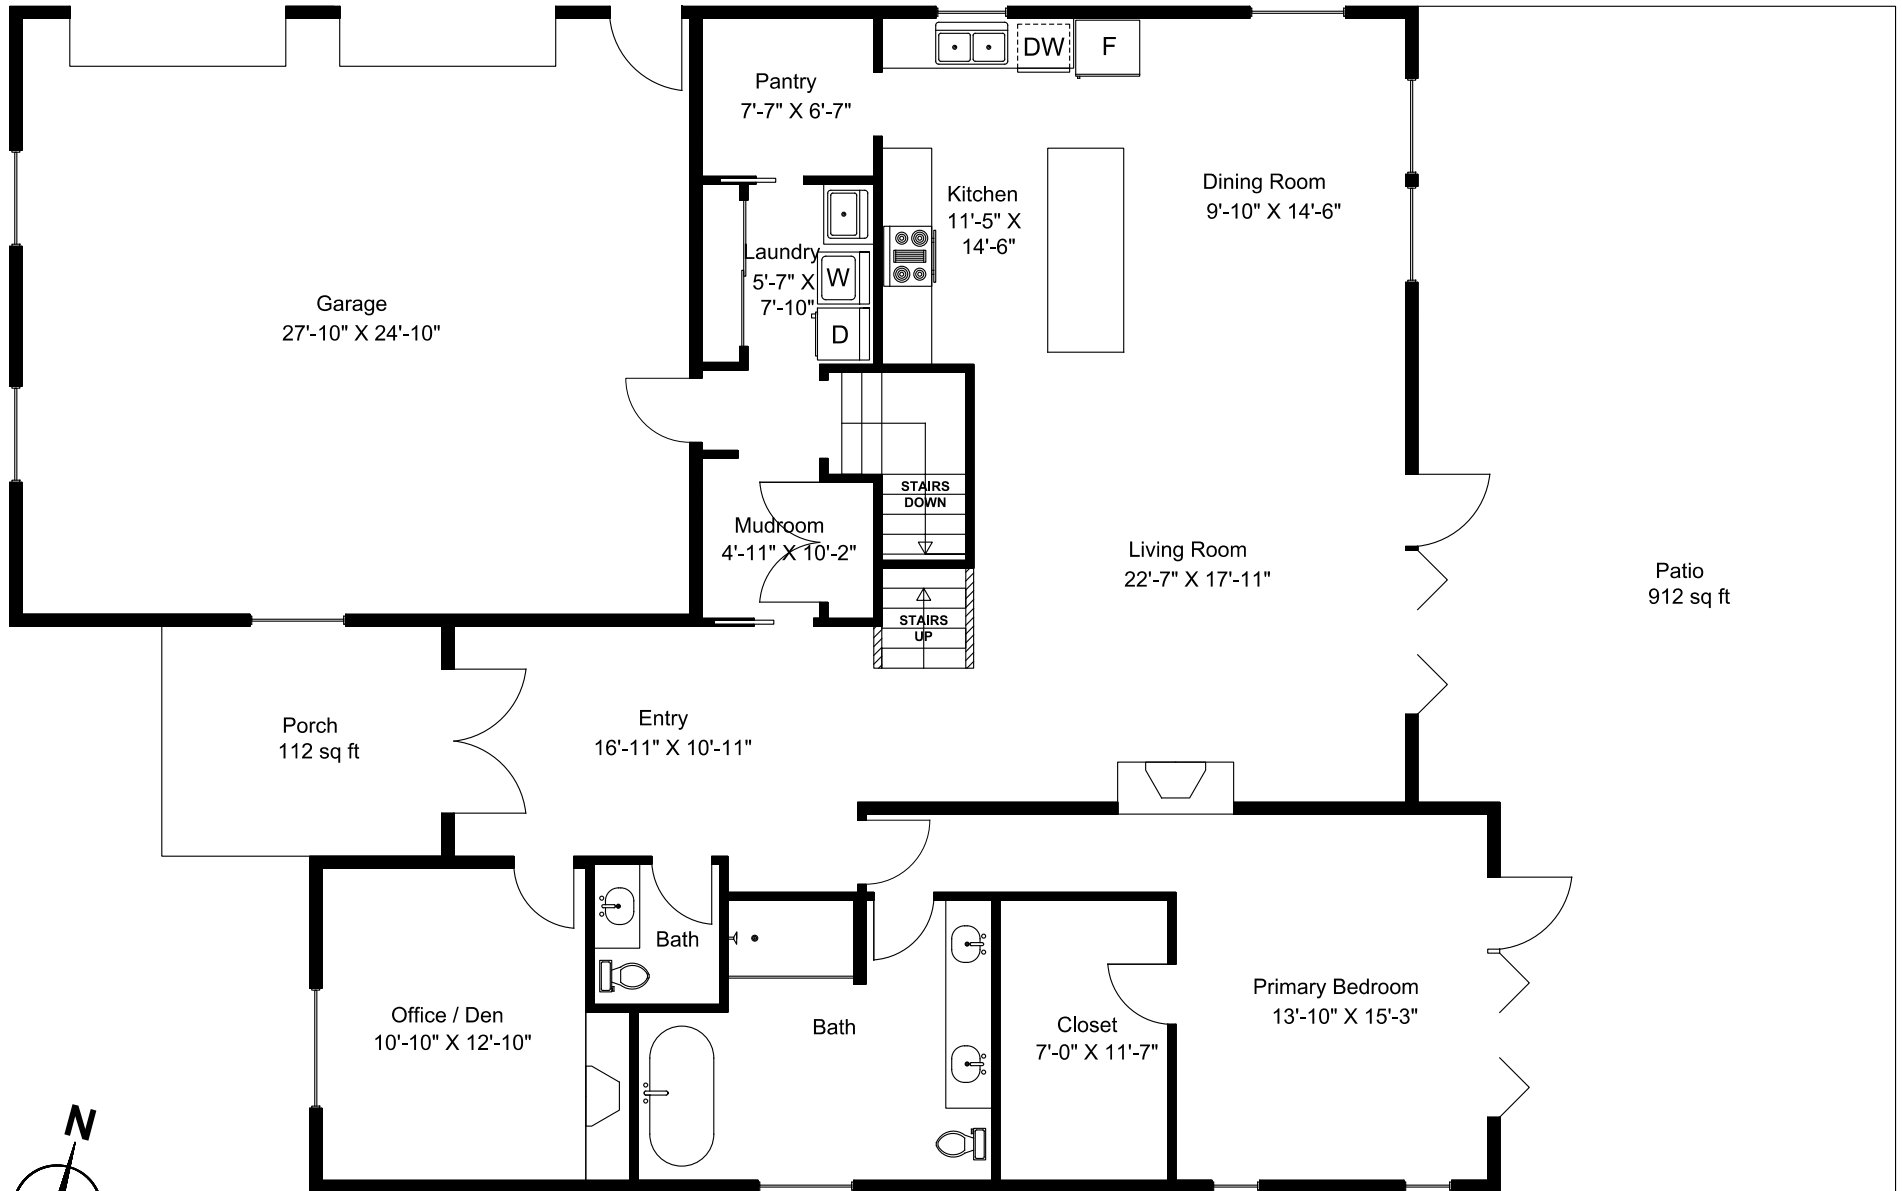

## Main Floor

**Main Floor = 1932 sq ft**  
**Lower Floor = 1787 sq ft**  
**Upper Floor = 816 sq ft**  
**Total Area = 4535 sq ft**  
**Garage = 692 sq ft**  
**Patio&Porch = 1024 sq ft**

Dimensions as shown are approximate and should be verified

## Lower Floor

# 1248 Station Road

**Upper Floor**