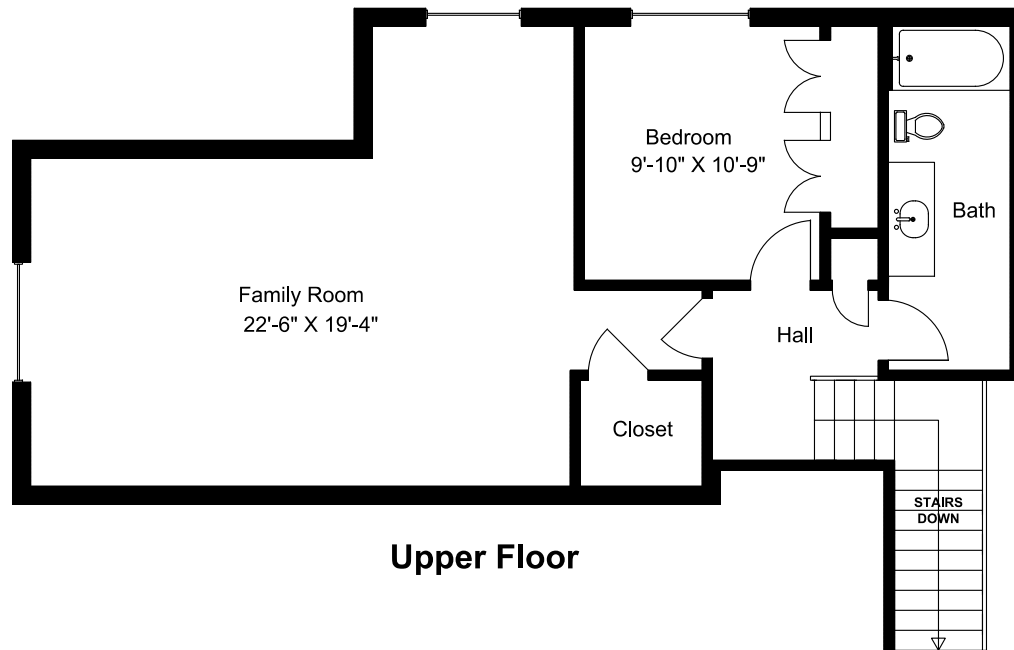

1248 Station Road

Upper Floor