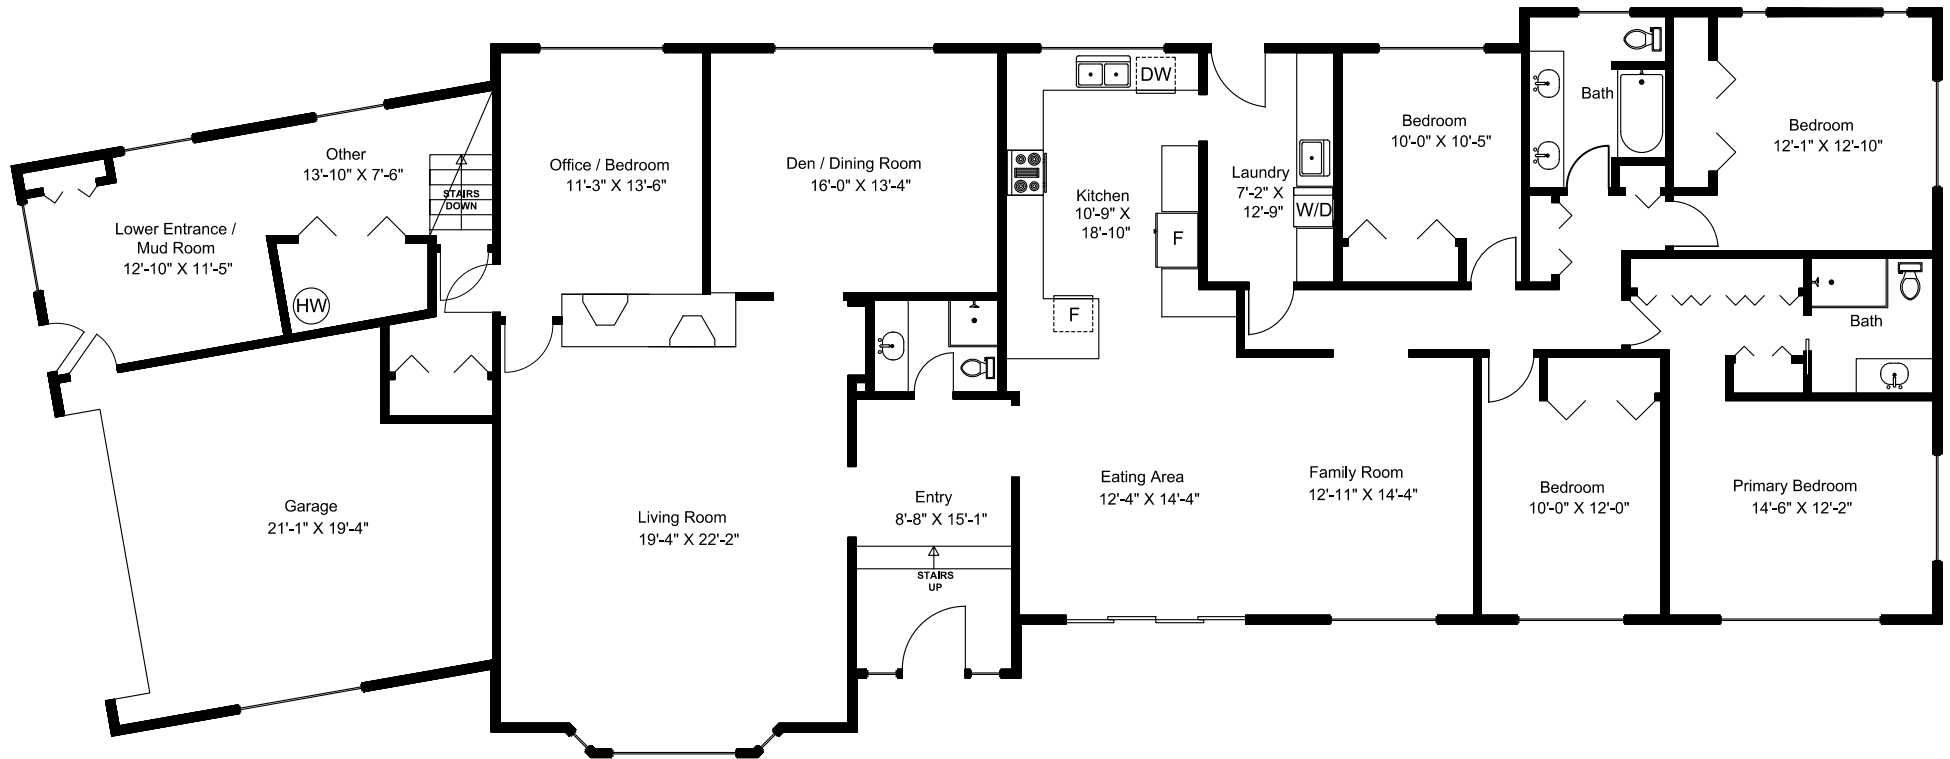

101 Prince John Way

Dimensions as shown are approximate and should be verified

Main Floor = 3168 sq ft
Garage = 424 sq ft

Prepared for the Exclusive use of
Susan Forrest
Royal LePage - Parkville
as measured on June 2, 2023