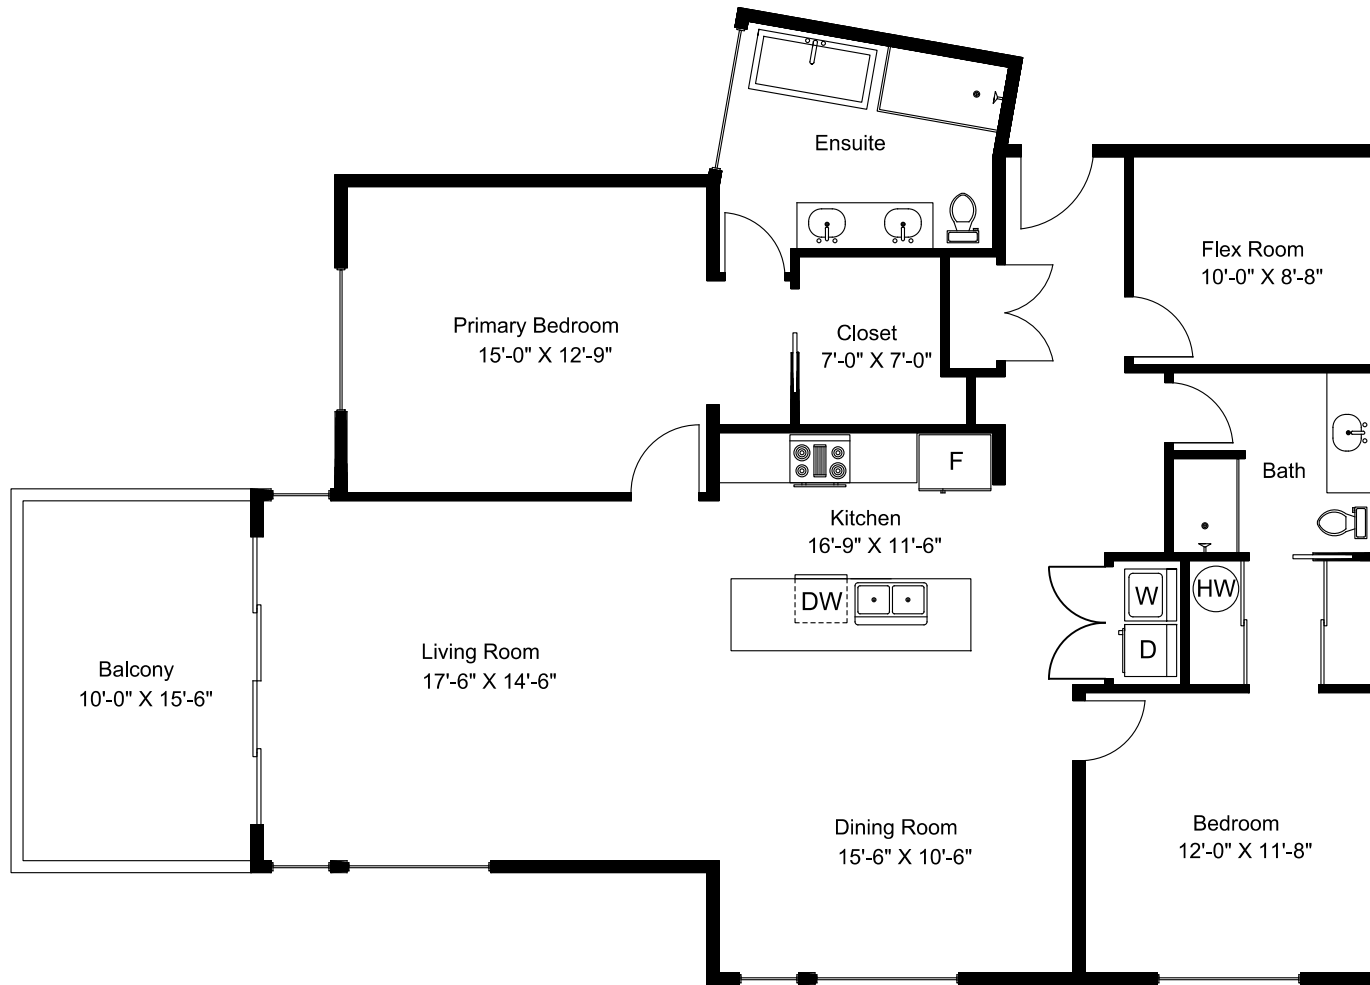

#201 - 100 Lombardy Street

Main Floor = 1528 sq ft
Balcony = 156 sq ft

Dimensions as shown are approximate and should be verified

Prepared for the Exclusive use of
Susan Forrest
Royal LePage - Parksville
as measured on December 19, 2022