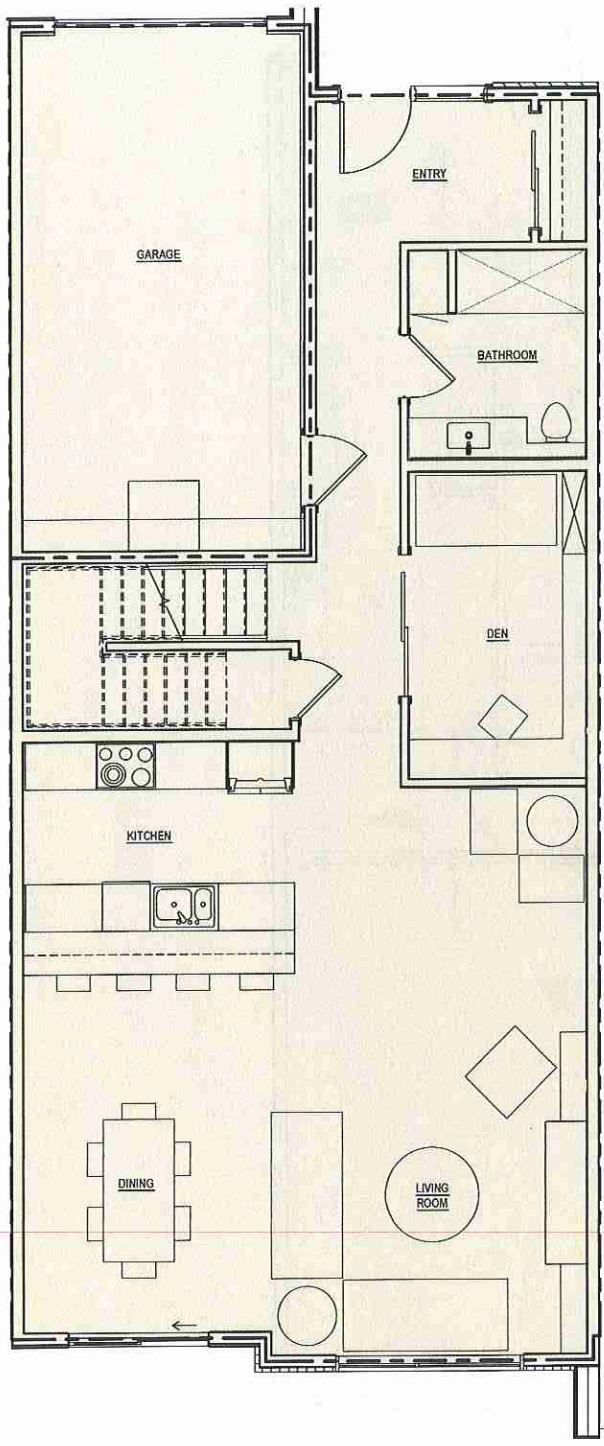

D - DUO UNIT 2 BED + DEN

Unit 105 - 2,025 sq ft
Unit 115 - 2,025 sq ft
Unit 118 - 2,024 sq ft
Unit 119 - 2,030 sq ft

1ST FLOOR

2ND FLOOR