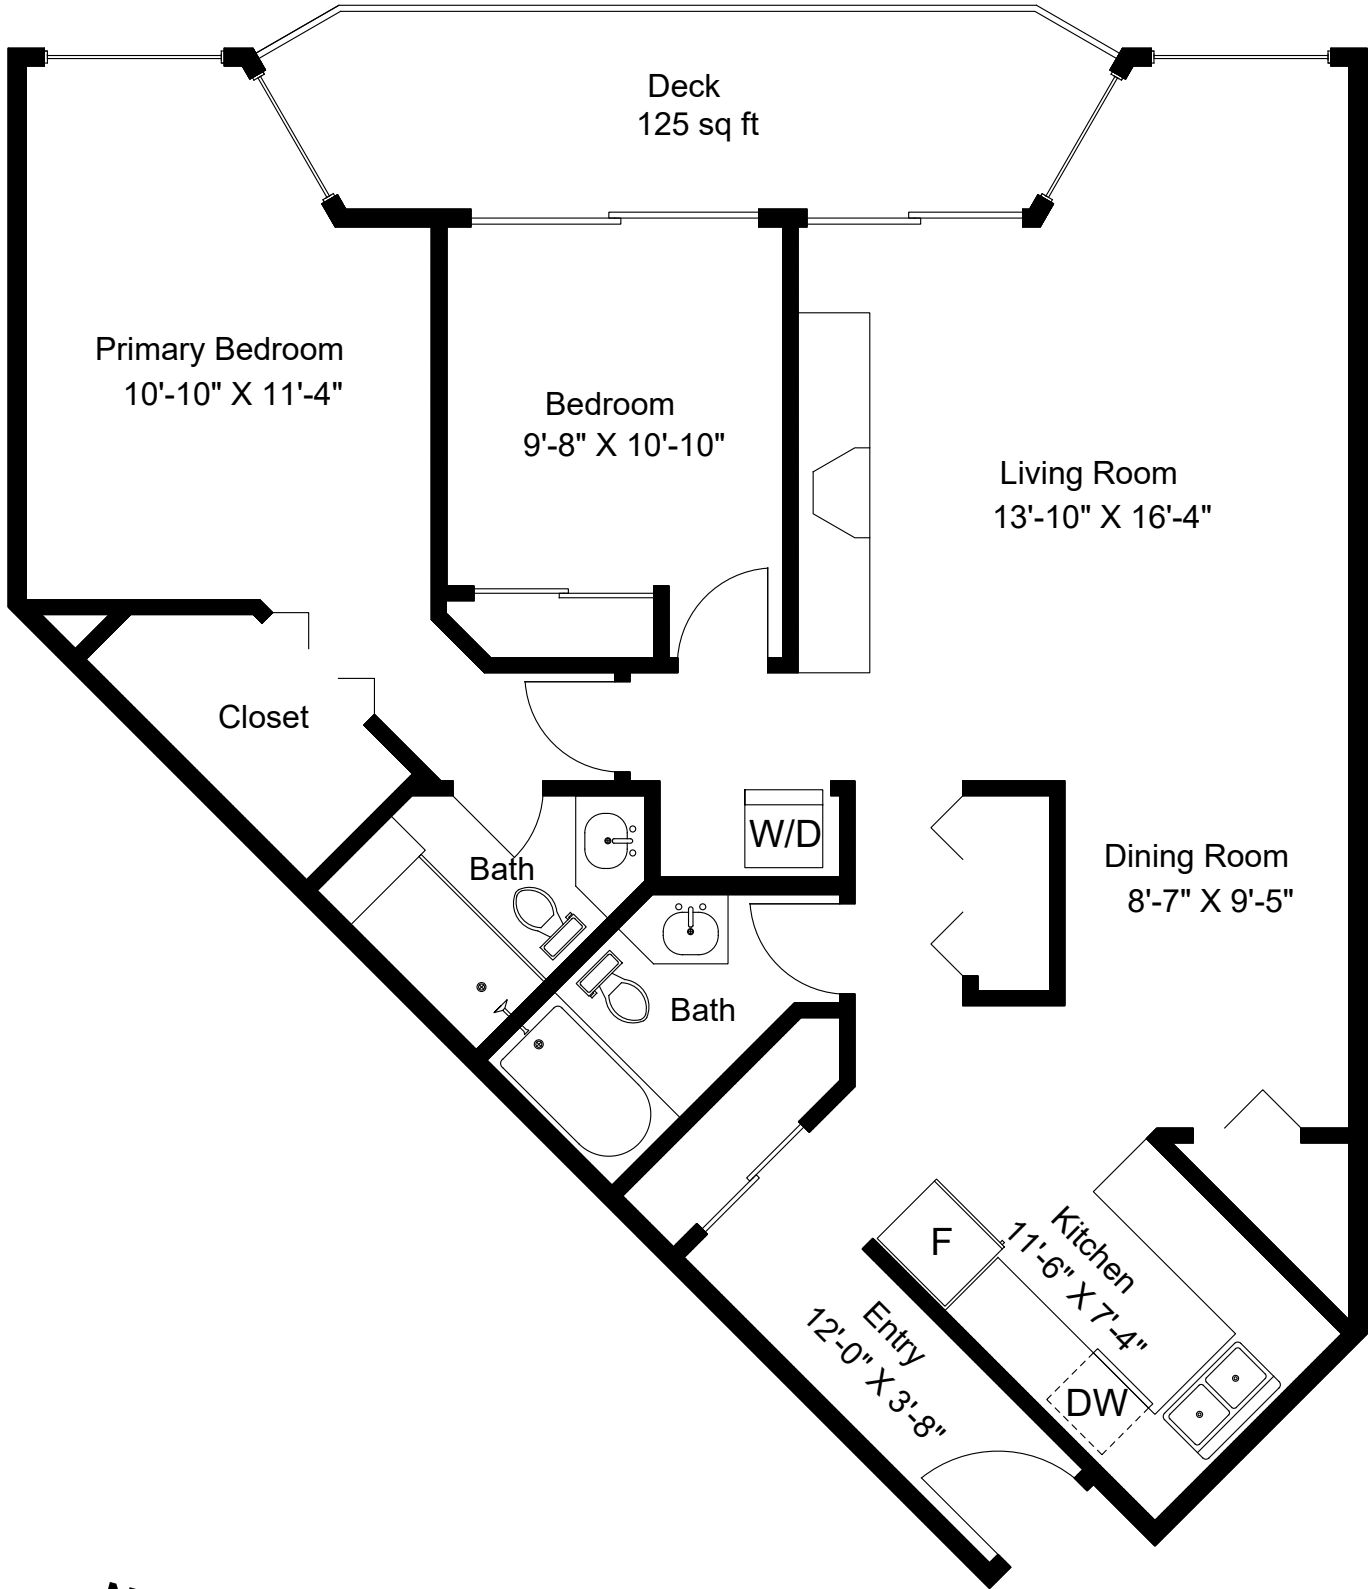

#205 - 2560 Departure Bay Road

Main Floor = 1157 sq ft
Deck = 125 sq ft

Prepared for the Exclusive use of
Susan Forrest
Royal LePage - Parkville
as measured on March 8, 2022