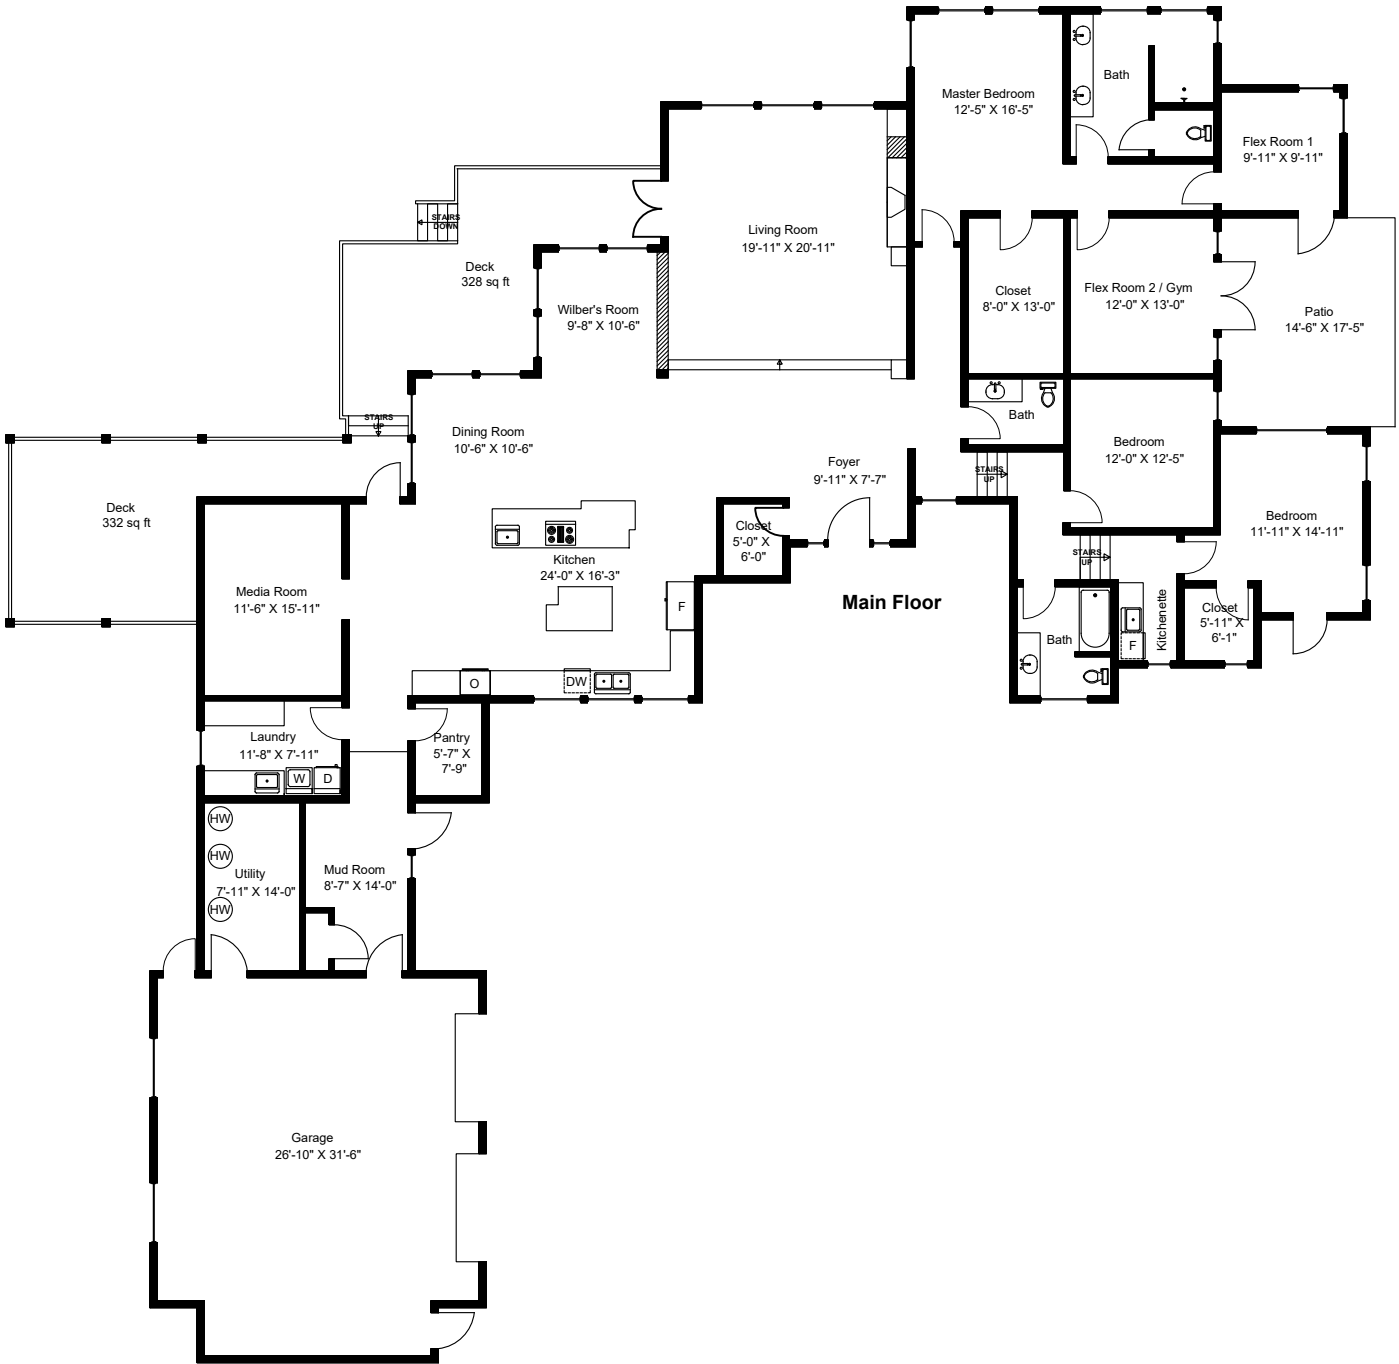

# 1735 Claudet Road

**Main Floor = 3844 sq ft**  
**Deck = 660 sq ft**  
**Patio = 254 sq ft**

Prepared for the Exclusive use of  
 Susan Forrest  
 Royal LePage - Parkville  
 as measured on April 9, 2019