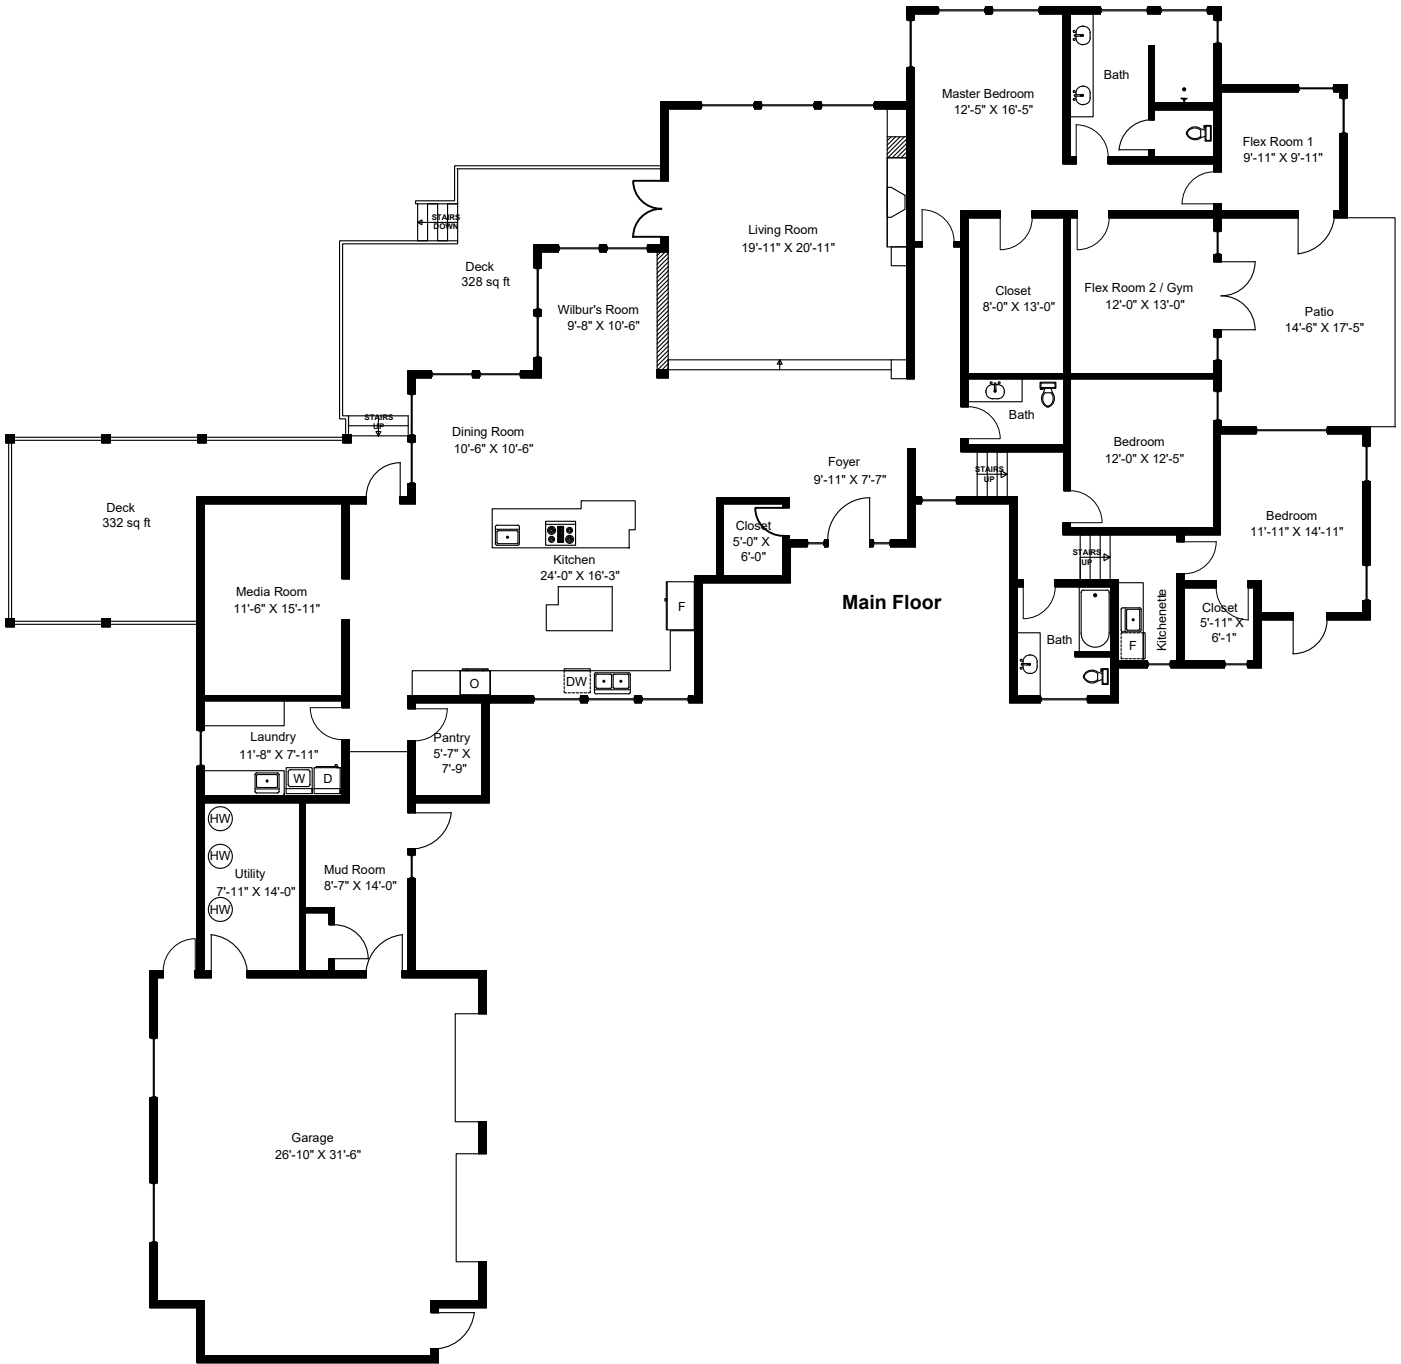

1735 Claudet Road

Main Floor = 3844 sq ft
Deck = 660 sq ft
Patio = 254 sq ft

Prepared for the Exclusive use of
Susan Forrest
Royal LePage - Parkville
as measured on April 9, 2019