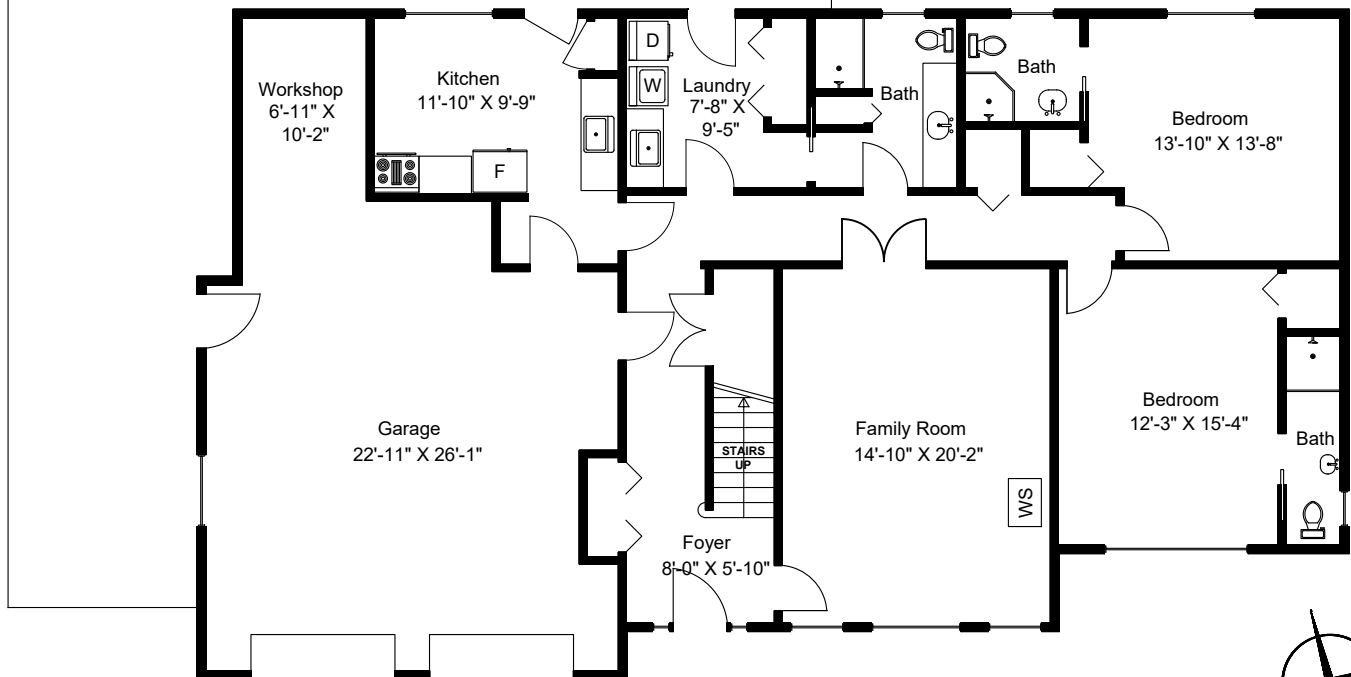

Patio  
1268 sq ft

**751 Gaetjen Street**

**Lower Floor**

**Lower Floor = 1524 sq ft**  
**Upper Floor = 1892 sq ft**  
**Total Area = 3416 sq ft**  
**Decks & Patio = 2132 sq ft**  
**Pool Area & Bldg = 1794 sq ft**

Prepared for the Exclusive use of  
 Susan Forrest  
 Royal LePage - Parkville  
 as measured on July 9, 2018