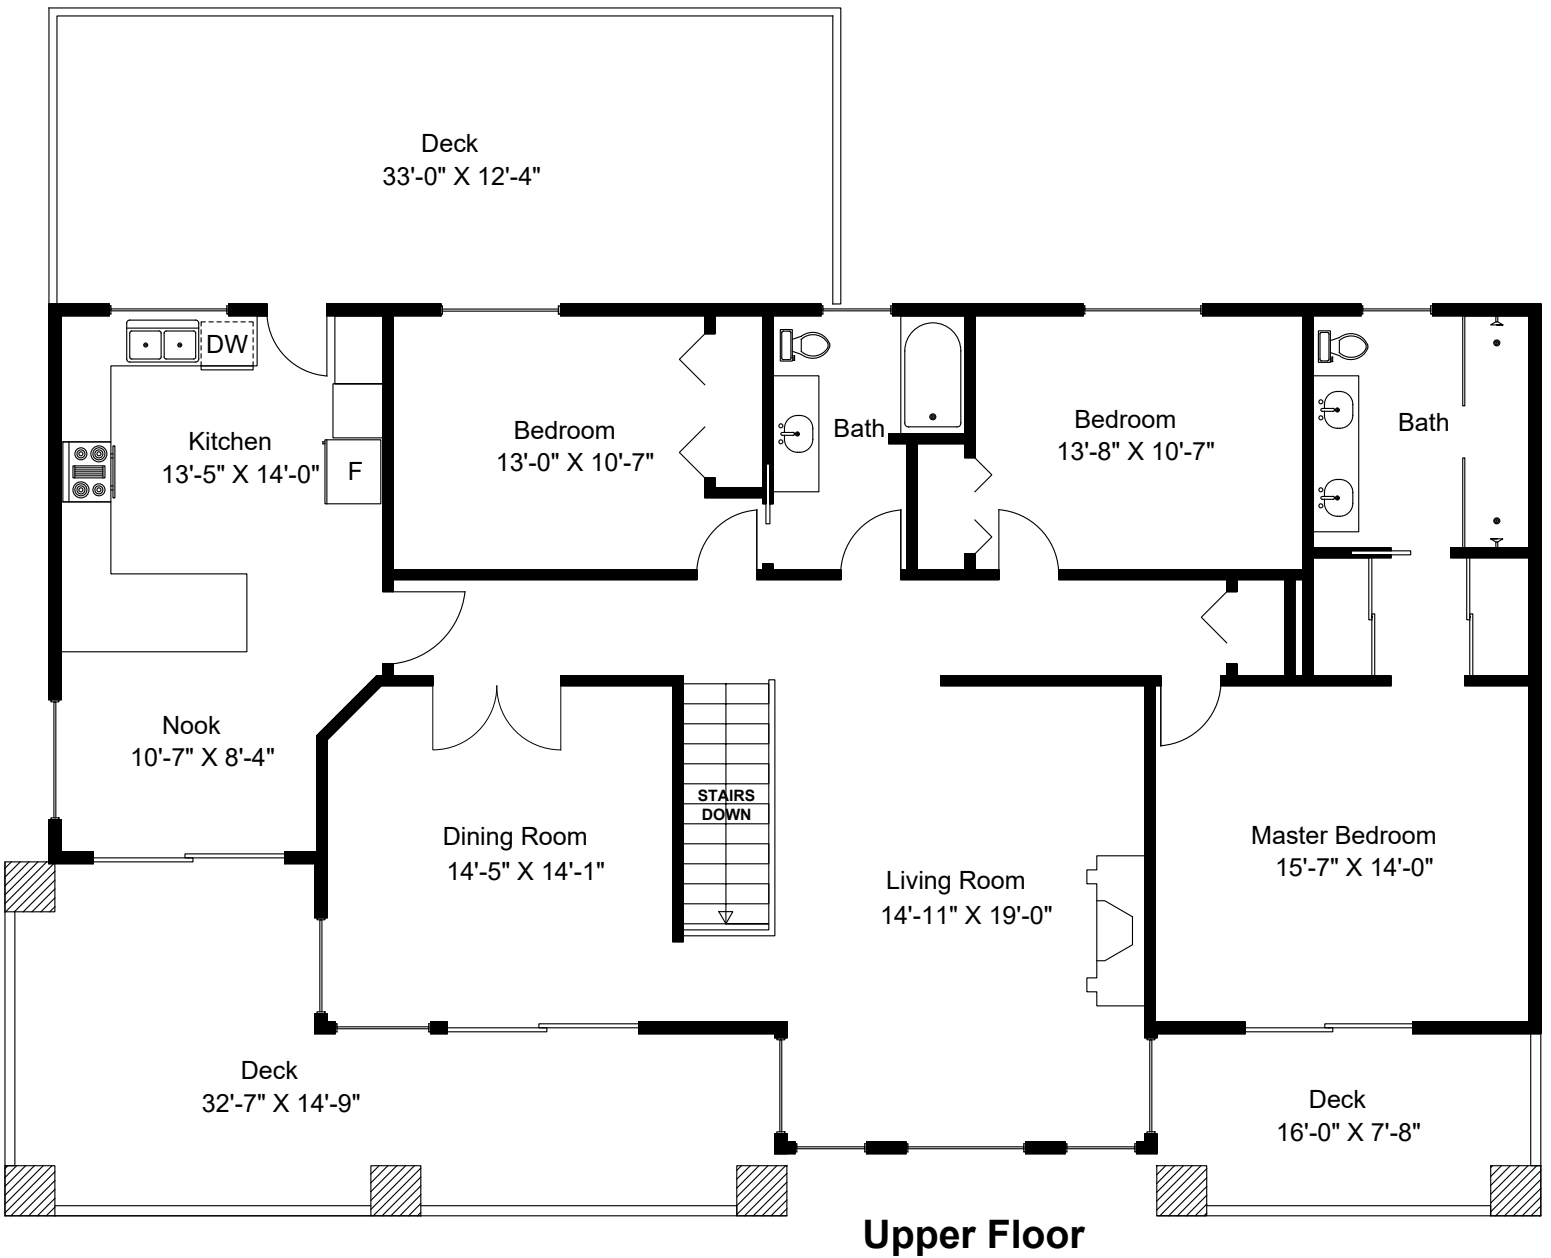

751 Gaetjen Street

Prepared for the Exclusive use of
Susan Forrest
Royal LePage - Parkville
as measured on July 9, 2018