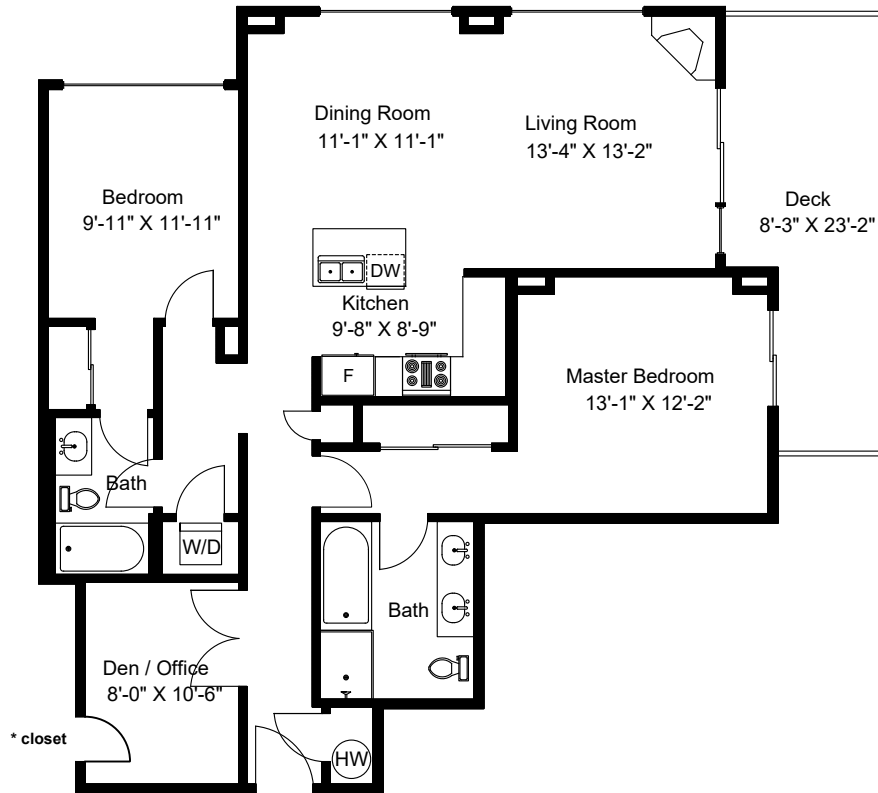

#608 - 194 Beachside Drive

Main Floor = 1242 sq ft *

Deck = 166 sq ft

*** does not include closet.
unable to access**

Prepared for the Exclusive use of
Susan Forrest
Royal LePage - Parkville
as measured on April 12, 2018