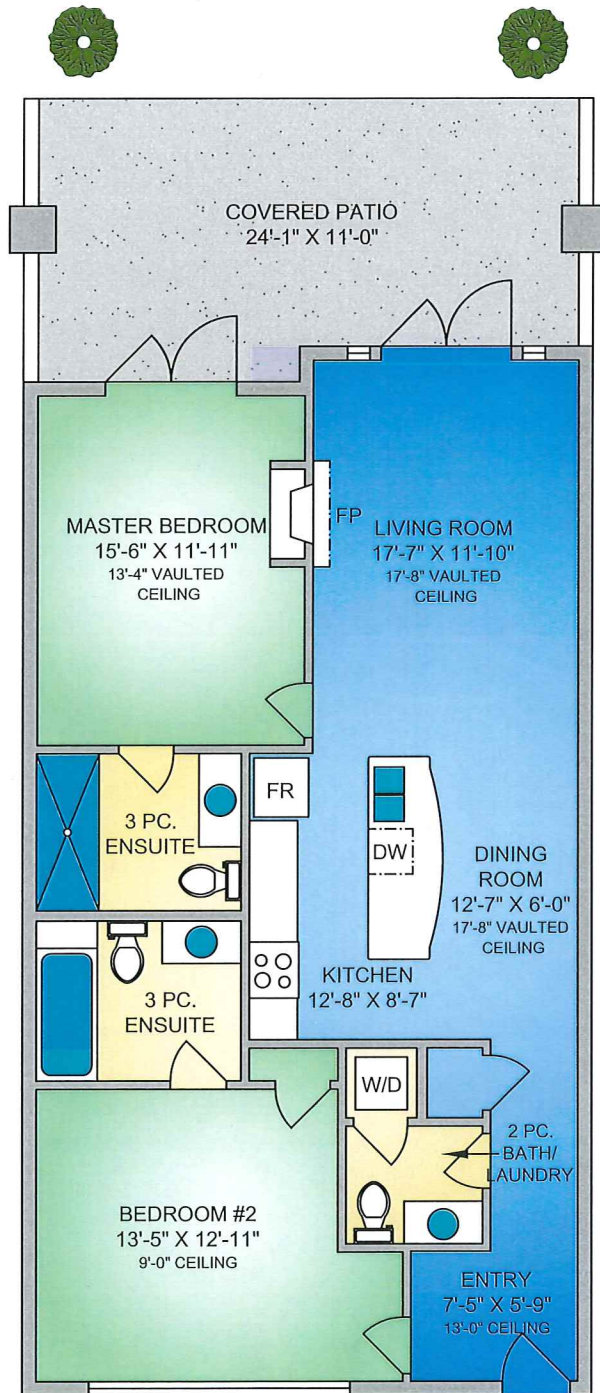

1112-1175 RESORT DRIVE

1134 SQ. FT.

NORTH

0' 5' 10'

SCALE

250-616-2482
 PROPER MEASURE™ MID ISLAND
 propermeasure.com
 midisland@propermeasure.com

1112-1175 RESORT DRIVE
 SEPTEMBER 29, 2017

Prepared by PROPER MEASURE MID ISLAND for the exclusive use of TEAM SUSAN FORREST ROYAL LEPAGE PARKSVILLE
 Plans may not be 100% accurate. Buyer must verify any critical measurement.
 Private resale or modification of floor plans to a third party by any individual or entity other than Proper Measure Mid Island is strictly prohibited

FLOOR	AREA (SQ. FT.)	
	FINISHED	DECK / PATIO
TOTAL	1134	284