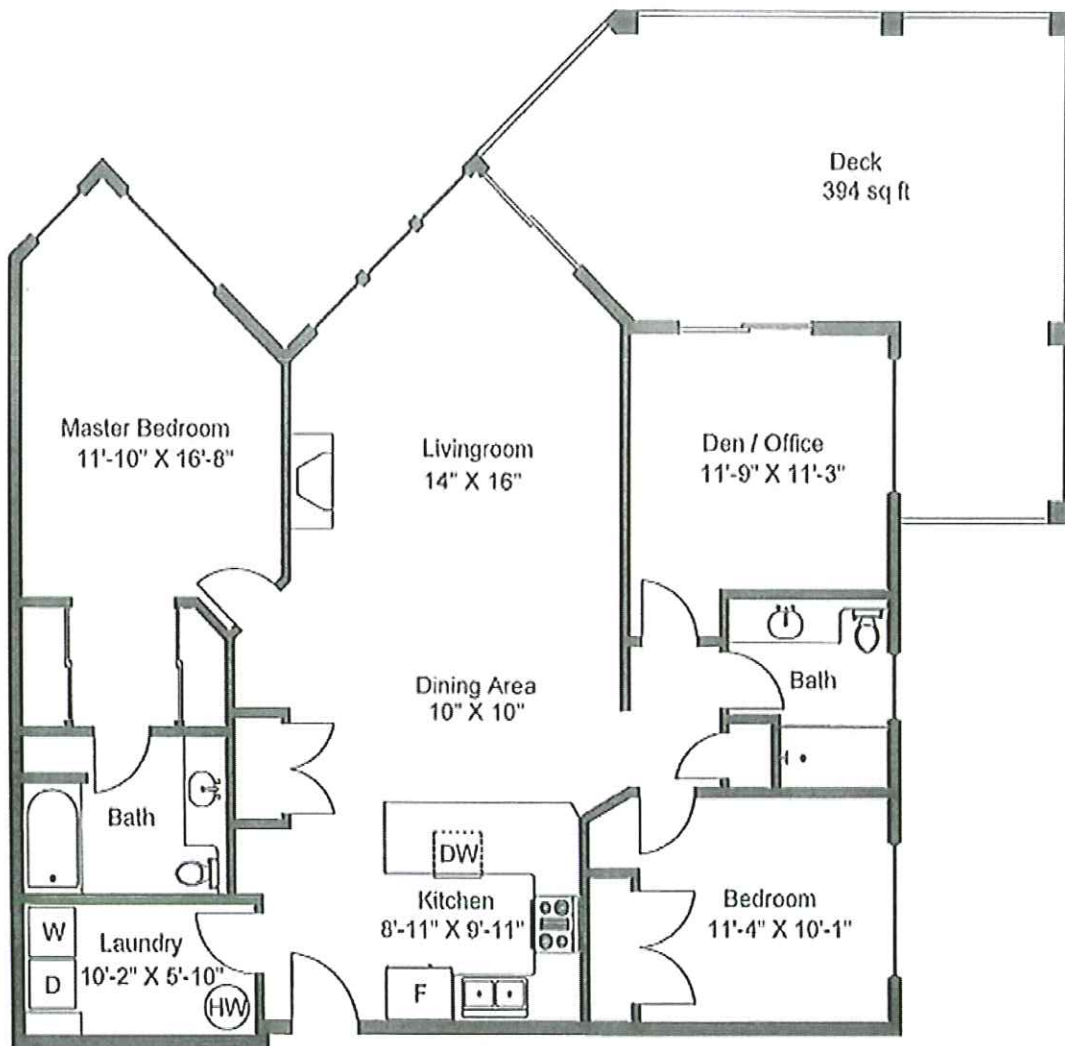

#409 - 6310 McRobb Avenue

Main Floor

Main Floor = 1382 sq ft

Prepared for the Exclusive use of
Susan Forrest
Royal LePage - Parksville
as measured on December 13, 2011

UPGRADED WINDOW COVERING PACKAGE

HUNTER DOUGLAS DUETTES (ARCHITELLA PANACHE 3/4" SEMI-OPAQUE, TOP DOWN, BOTTOM-UP/ ULTRA-GLIDE/VERTIGLIDE-DUO)

Architella Panache - double celled for optimum energy efficiency (keeps cold out/heat in)

3/4" Semi-Opaque - 3/4 inch light blocking vanes

Top-Down/Bottom-Up - able to open from the top down or from the bottom up or both ways at once *ADD \$107 PER BLIND

MASTER BEDROOM:

		<u>LIFT SYSTEM</u>	<u>COST</u>	<u>TOTAL</u>	
Small	33 1/4 x 74 1/2	Ultra-glide	448+79+107=	\$	634.00
Large	69 1/4 x 74 1/4	Standard	806+107=	\$	913.00

LIVING ROOM:

L-Small	33 3/8 x 74 3/8	Ultra-glide	448+79+107=	\$	634.00
C-Small	33 1/4 x 74 1/4	Ultra-glide	448+79+107=	\$	634.00
R-Small	33 1/4 x 74 3/8	Ultra-glide	448+79+107=	\$	634.00
Patio Dr	69 1/4 x 90 3/4	Vertiglide	2469+1789=	\$	4,258.00

DEN/OFFICE:

Patio Dr	69 1/4 x 90 1/2	Vertiglide	2469+1789=	\$	4,258.00
Large	69 1/8 x 74 1/4	Standard	806+107=	\$	913.00

MAIN BATH:

Small	33 1/4 x 62 1/4	Ultra-Glide	398+79+107=	\$	584.00
-------	-----------------	-------------	-------------	----	--------